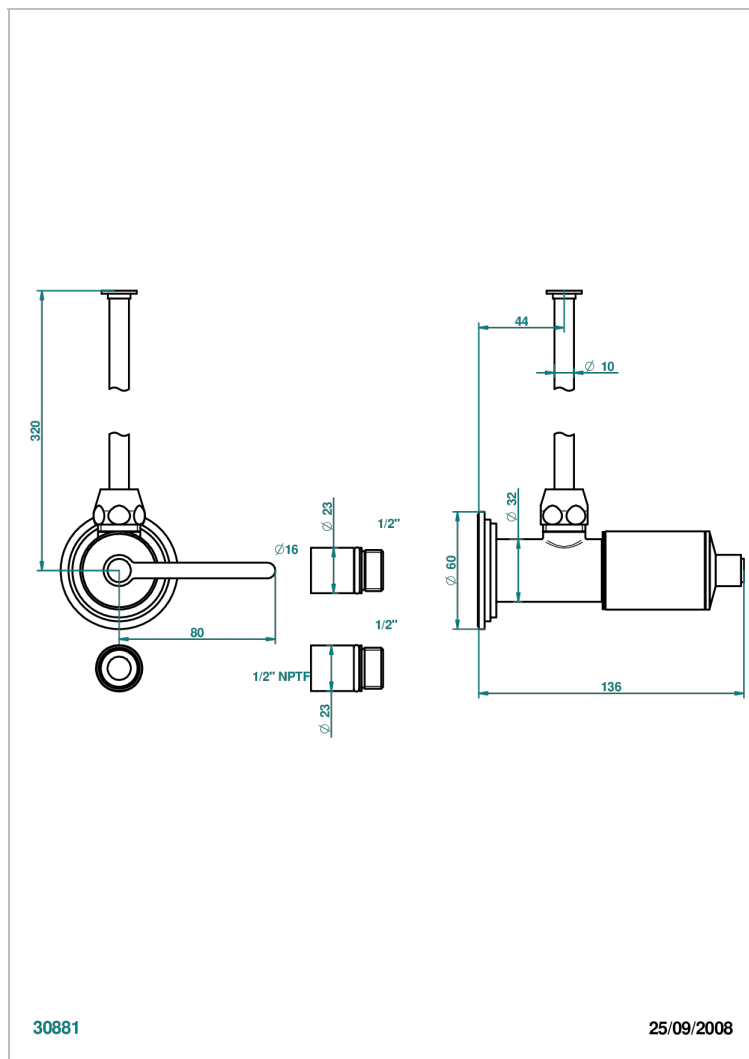

FAUBOURG BLACK PORCELAIN WITH LEVER HANDLES

G2M-181/SWC

Angle supply valve with 3/8" adaptor set for toilet

CHARACTERISTIC

- Faubourg Black Porcelain with lever handles
- Angle supply valve with 3/8" adaptor set for toilet