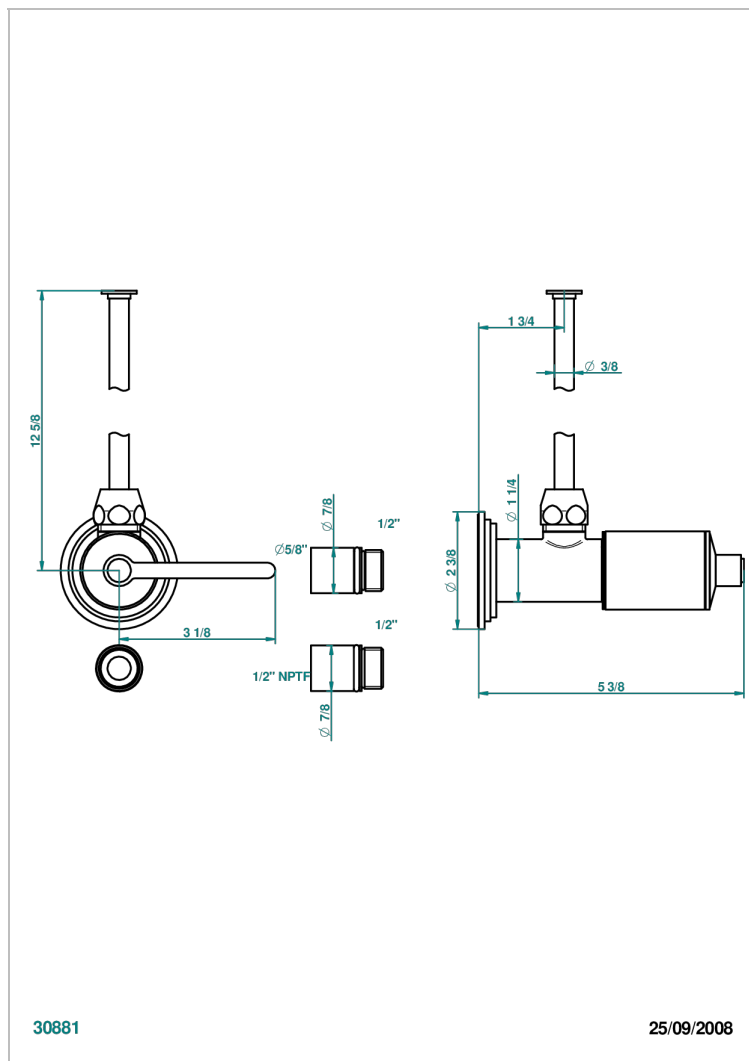

FAUBOURG PORCELANA NEGRA CON MANETAS

THG
PARIS

G2M-181/SWC

Angle valve with 3/8 toiletsupply quick adaptator set

CARACTERÍSTICAS

- Faubourg porcelana negra con manetas
- Angle valve with 3/8 toiletsupply quick adaptator set