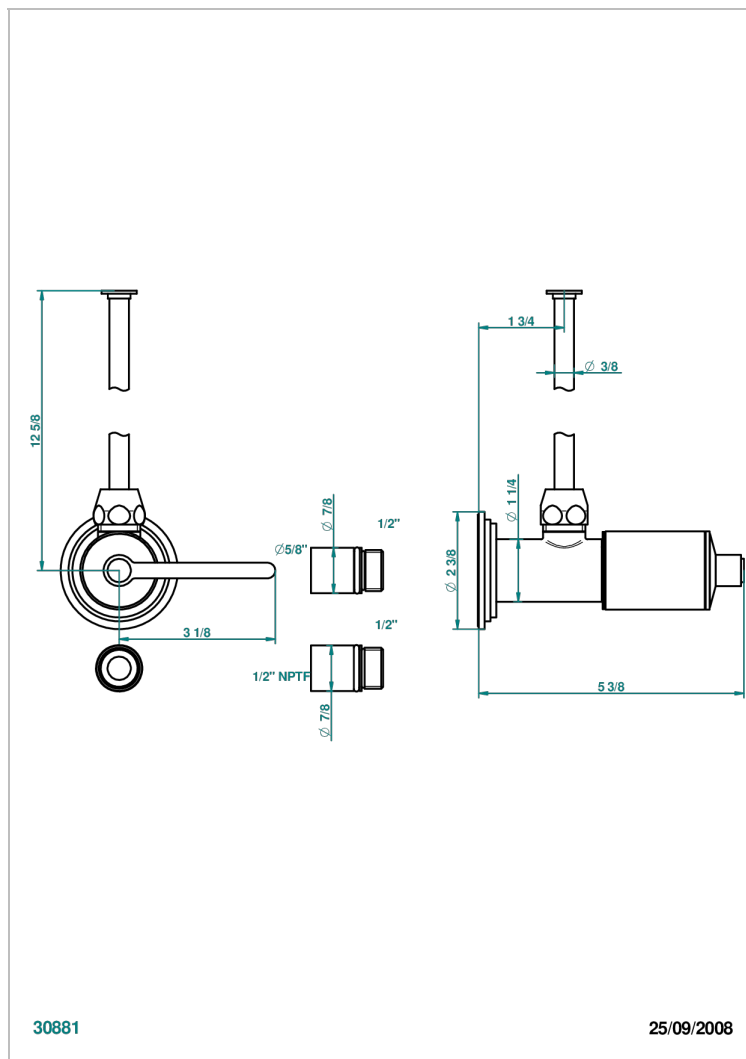

FAUBOURG BLACK PORCELAIN WITH LEVER HANDLES

G2M-181/SWC

Angle supply valve with 3/8" adaptor set for toilet

CHARACTERISTIC

- Faubourg Black Porcelain with lever handles
- Angle supply valve with 3/8" adaptor set for toilet