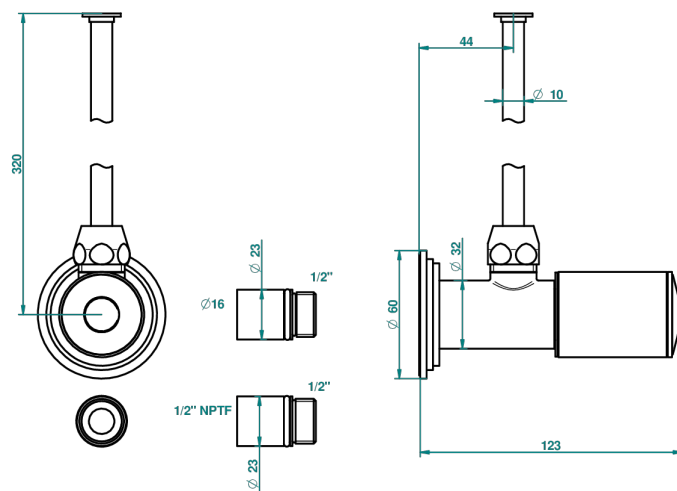

FAUBOURG PORCELANA NEGRA

G2L-181/SWC

Angle valve with 3/8 toiletsupply quick adaptator set

THG[®]
PARIS

30880

25/09/2008

CARACTERÍSTICAS

- Faubourg porcelana negra
- Angle valve with 3/8 toiletsupply quick adaptator set