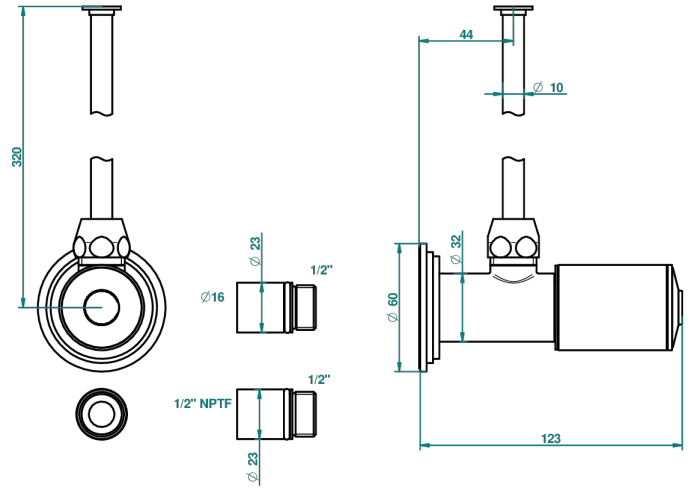

# FAUBOURG BLACK PORCELAIN

G2L-181/SWC

Angle supply valve with 3/8" adaptor set for toilet

30880

25/09/2008

## CHARACTERISTIC

- Faubourg Black Porcelain
- Angle supply valve with 3/8" adaptor set for toilet