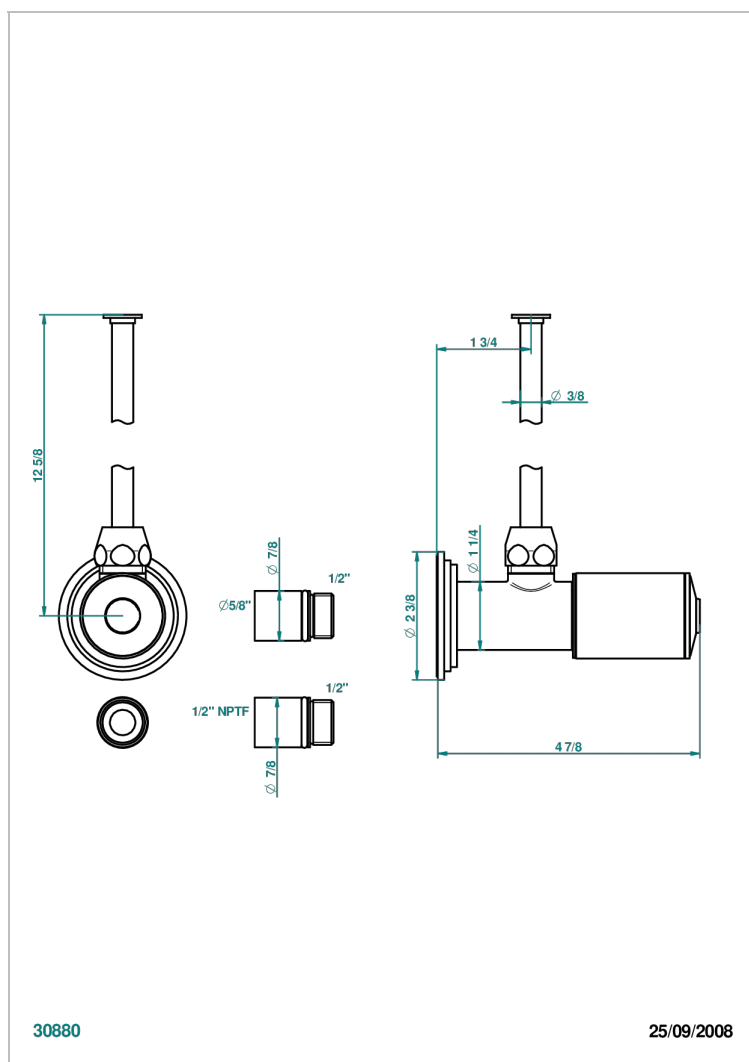

FAUBOURG PORCELANA NEGRA

G2L-181/SWC

Angle valve with 3/8 toiletsupply quick adaptator set

THG[®]
PARIS

CARACTERÍSTICAS

- Faubourg porcelana negra
- Angle valve with 3/8 toiletsupply quick adaptator set

ACABADOS DISPONIBLES