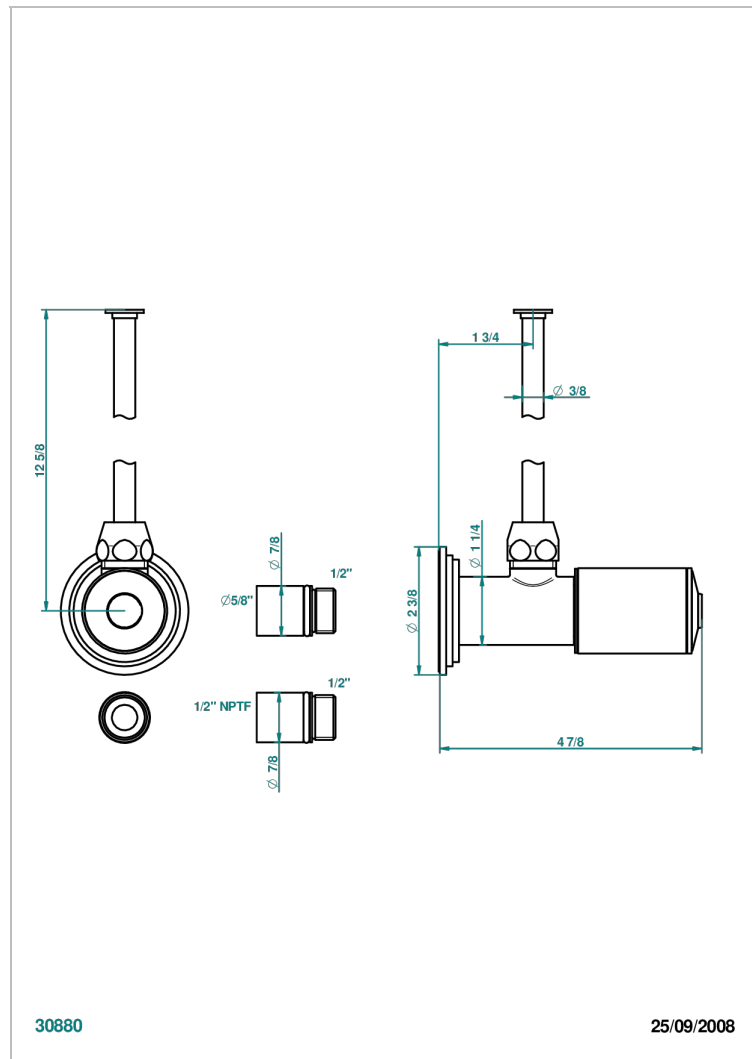

FAUBOURG BLACK PORCELAIN

G2L-181/SWC

Angle supply valve with 3/8" adaptor set for toilet

THG[®]
PARIS

CHARACTERISTIC

- Faubourg Black Porcelain
- Angle supply valve with 3/8" adaptor set for toilet

AVAILABLE FINITIONS