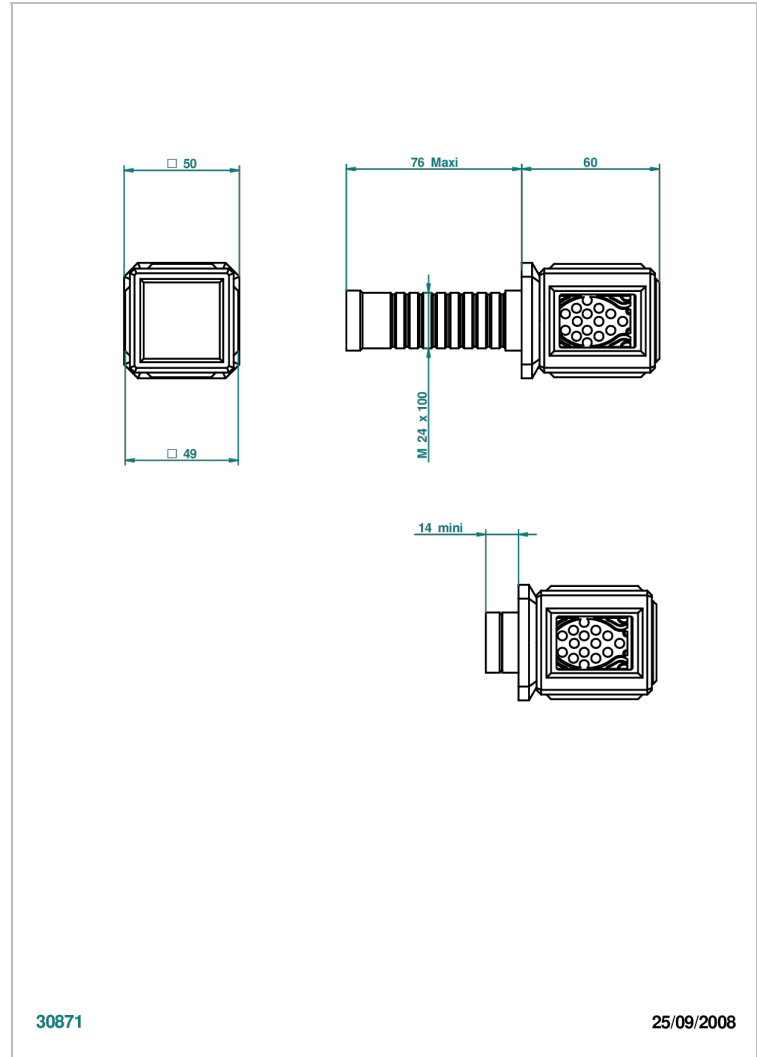

# METROPOLIS BLACK CRYSTAL

A2L-30B

Wall volume control 30 & 32 trim

THG<sup>®</sup>  
PARIS

30871

25/09/2008

## CHARACTERISTIC

- Métropolis Black crystal
- Wall volume control 30 & 32 trim

## RELATED SKU'S

- Ref. G00-32CUSA 3/4" Volume control wall valve with ceramic cartridge
- Ref. G00-32HUSA 3/4" Volume control wall valve with ceramic cartridge counterclockwise
- Ref. G00-30CUSA 1/2" volume control wall valve with ceramic cartridge
- Ref. G00-30HUSA 1/2" Volume control wall valve with ceramic cartridge counterclockwise