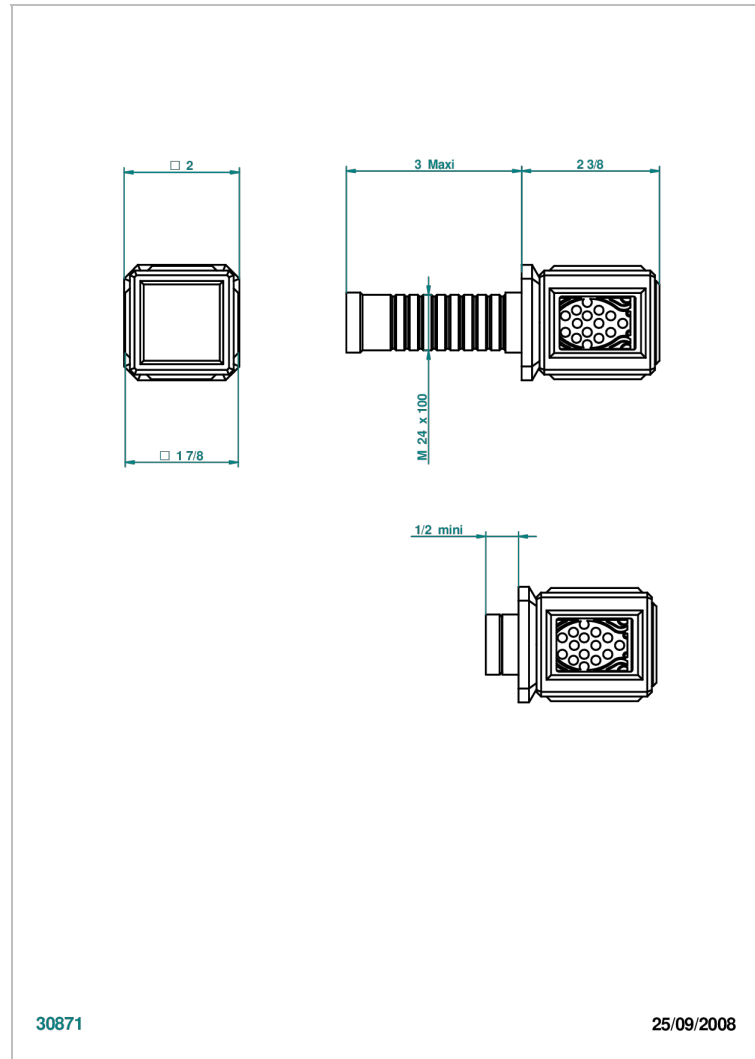

# METROPOLIS BLACK CRYSTAL

A2L-30B

Wall volume control 30 & 32 trim

THG<sup>®</sup>  
PARIS

30871

25/09/2008

## CHARACTERISTIC

- Métropolis Black crystal
- Wall volume control 30 & 32 trim

## RELATED SKU'S

- Ref. G00-32CUSA 3/4" Volume control wall valve with ceramic cartridge
- Ref. G00-32HUSA 3/4" Volume control wall valve with ceramic cartridge counterclockwise
- Ref. G00-30CUSA 1/2" volume control wall valve with ceramic cartridge
- Ref. G00-30HUSA 1/2" Volume control wall valve with ceramic cartridge counterclockwise