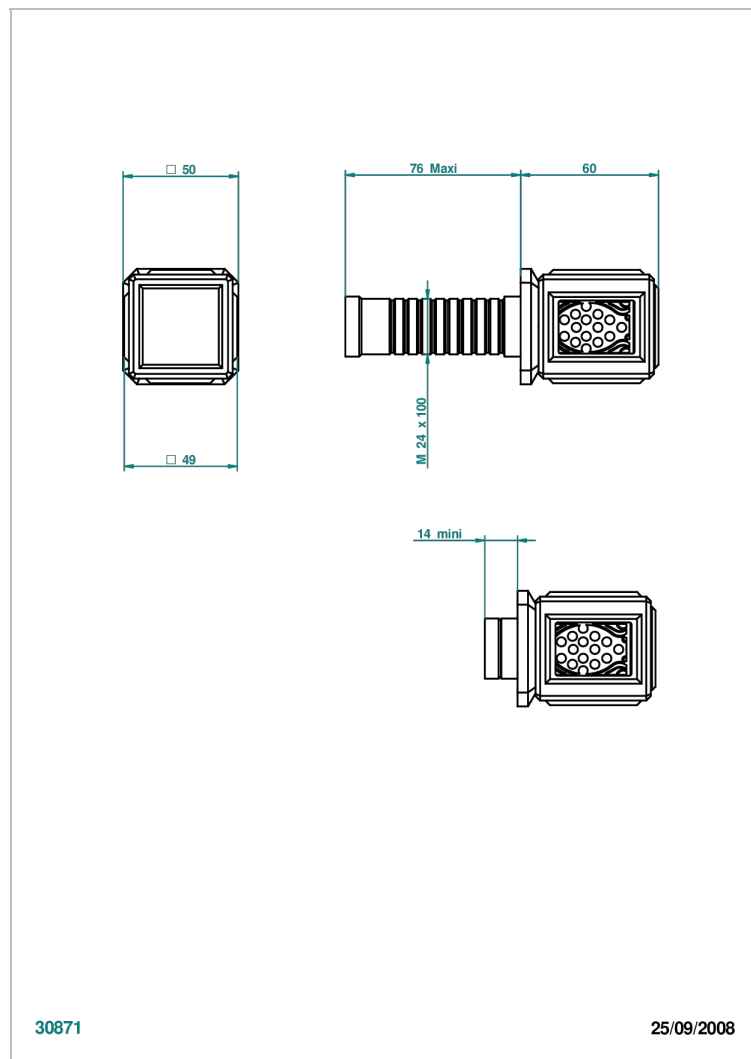

METROPOLIS BLACK CRYSTAL

A2L-30B

Trim only for wall valve 1/2" ref.30/CA & 30/HA and 3/4" ref.32/CA & 32/HA and diverter ref.50/4VMA

CHARACTERISTIC

- Métropolis Black crystal
- Trim only for wall valve 1/2" ref.30/CA & 30/HA and 3/4" ref.32/CA & 32/HA and diverter ref.50/4VMA

RELATED SKU'S

- Ref. G00-30/CA Wall mounted 1/2" valve body with ceramic head, 1/4 turn left - no trim
- Ref. G00-30/HA Wall mounted 1/2" valve body with ceramic head, 1/4 turn right
- Ref. G00-32/CA Wall mounted 3/4" valve with ceramic head, 1/4 turn left - no trim
- Ref. G00-32/HA Wall mounted 3/4" valve body with ceramic head, 1/4 turn right - no trim