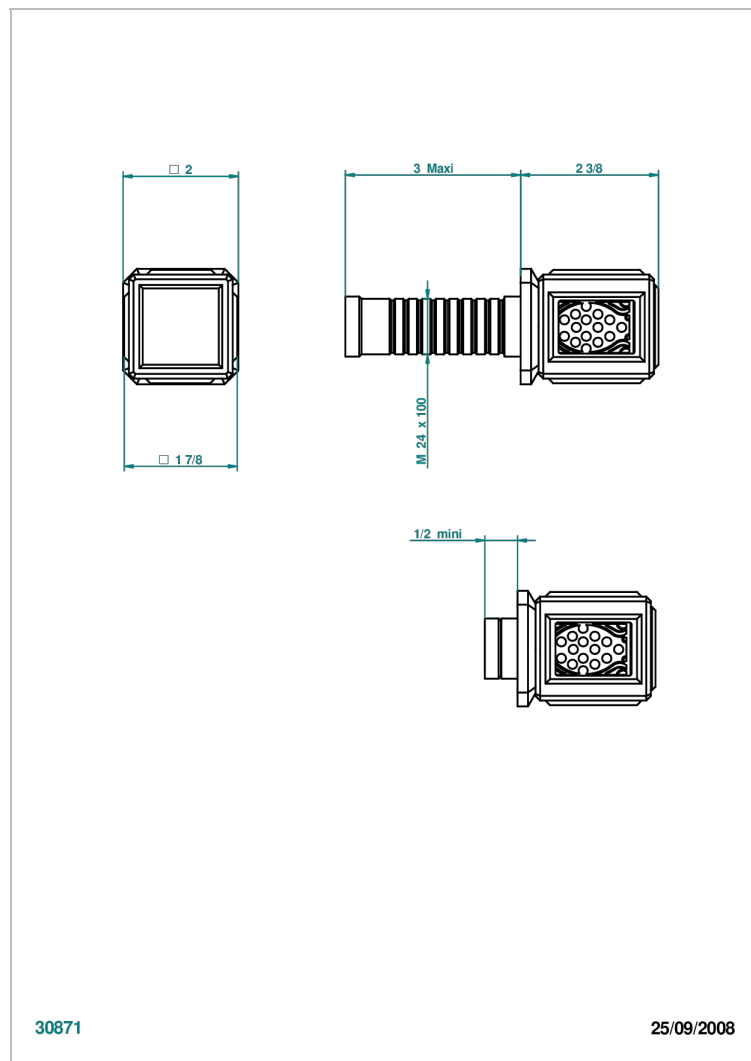

METROPOLIS BLACK CRYSTAL

A2L-30B

Trim only for wall valve 1/2" ref.30/CA & 30/HA and 3/4" ref.32/CA & 32/HA and diverter ref.50/4VMA

CHARACTERISTIC

- Métropolis Black crystal
- Trim only for wall valve 1/2" ref.30/CA & 30/HA and 3/4" ref.32/CA & 32/HA and diverter ref.50/4VMA

RELATED SKU'S

- Ref. G00-30/CA Wall mounted 1/2" valve body with ceramic head, 1/4 turn left - no trim
- Ref. G00-30/HA Wall mounted 1/2" valve body with ceramic head, 1/4 turn right
- Ref. G00-32/CA Wall mounted 3/4" valve with ceramic head, 1/4 turn left - no trim
- Ref. G00-32/HA Wall mounted 3/4" valve body with ceramic head, 1/4 turn right - no trim