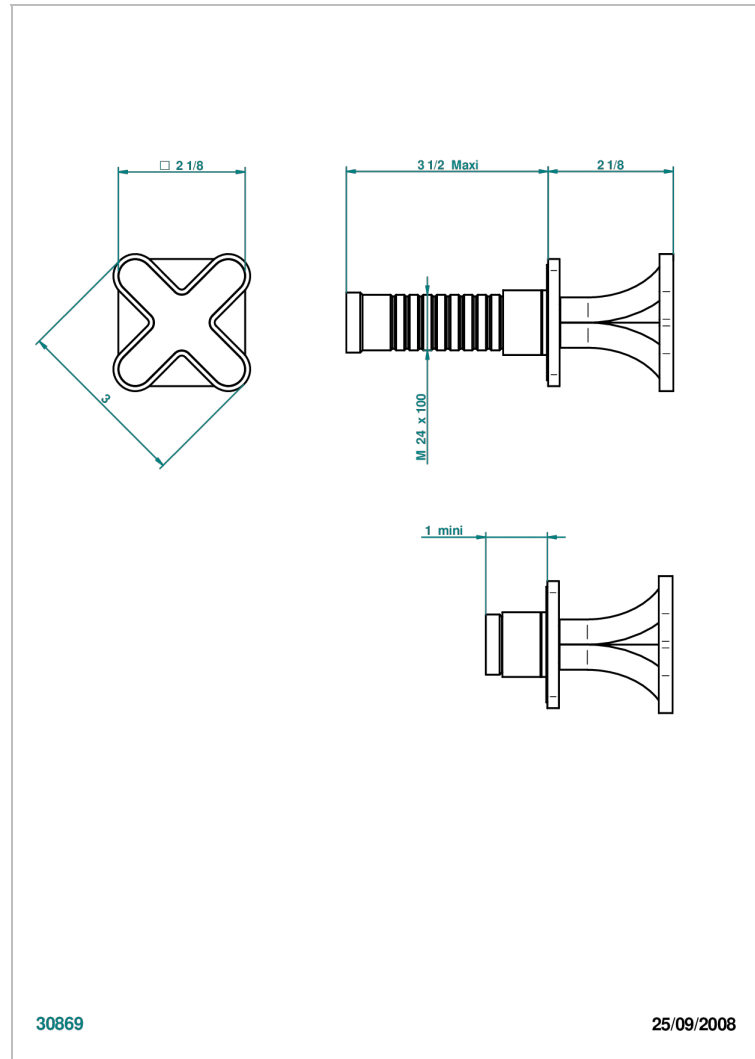

# PROFIL BLACK ONYX

A6N-30B

Wall volume control 30 & 32 trim

THG<sup>®</sup>  
PARIS

30869

25/09/2008

## CHARACTERISTIC

- Profil Black Onyx
- Wall volume control 30 & 32 trim

## RELATED SKU'S

- Ref. G00-32CUSA 3/4" Volume control wall valve with ceramic cartridge
- Ref. G00-32HUSA 3/4" Volume control wall valve with ceramic cartridge counterclockwise
- Ref. G00-30CUSA 1/2" volume control wall valve with ceramic cartridge
- Ref. G00-30HUSA 1/2" Volume control wall valve with ceramic cartridge counterclockwise