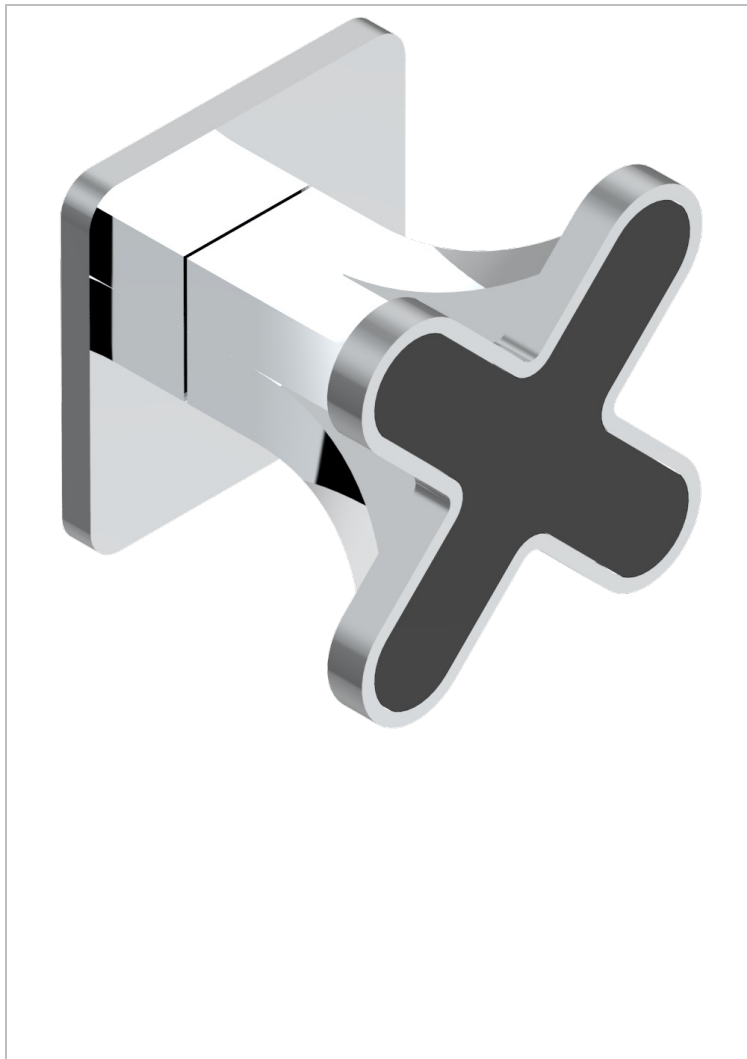

# PROFIL BLACK ONYX

A6N-30B

Wall volume control 30 & 32 trim

THG<sup>®</sup>  
PARIS

30869

25/09/2008

## CHARACTERISTIC

- Profil Black Onyx
- Wall volume control 30 & 32 trim

## RELATED SKU'S

- Ref. G00-32CUSA 3/4" Volume control wall valve with ceramic cartridge
- Ref. G00-32HUSA 3/4" Volume control wall valve with ceramic cartridge counterclockwise
- Ref. G00-30CUSA 1/2" volume control wall valve with ceramic cartridge
- Ref. G00-30HUSA 1/2" Volume control wall valve with ceramic cartridge counterclockwise