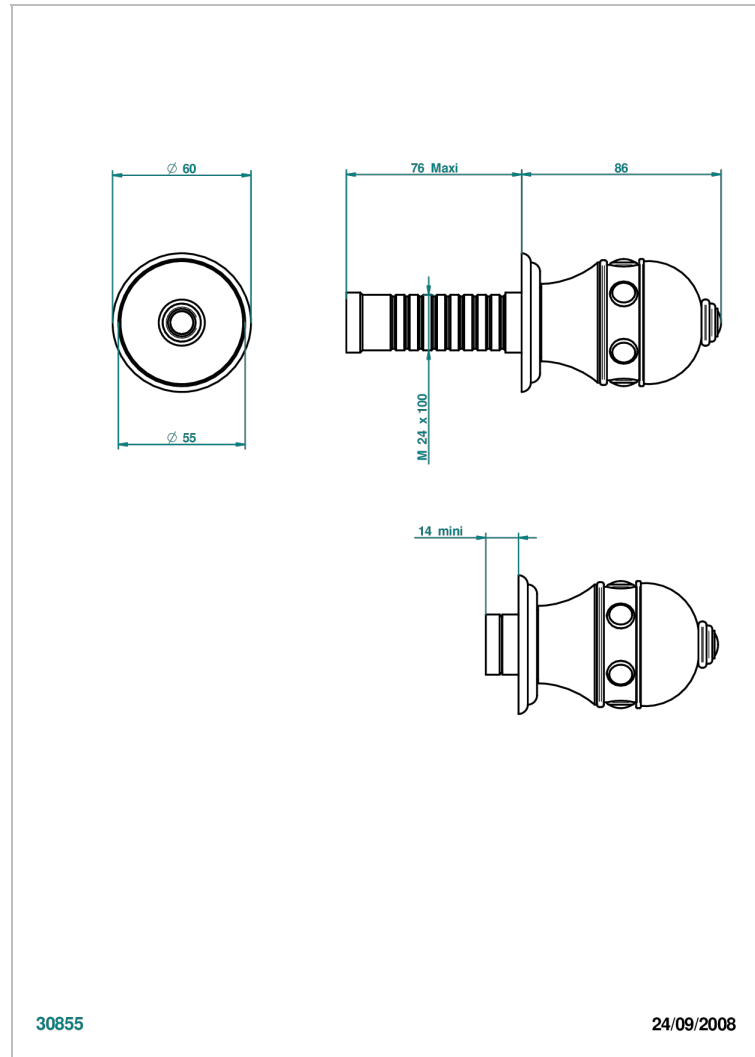

SULLY LAPIS LAZULI

A1W-30B

Wall volume control 30 & 32 trim

THG[®]
PARIS

30855

24/09/2008

CHARACTERISTIC

- Sully Lapis Lazuli
- Wall volume control 30 & 32 trim

RELATED SKU'S

- Ref. G00-32CUSA 3/4" Volume control wall valve with ceramic cartridge
- Ref. G00-32HUSA 3/4" Volume control wall valve with ceramic cartridge counterclockwise
- Ref. G00-30CUSA 1/2" volume control wall valve with ceramic cartridge
- Ref. G00-30HUSA 1/2" Volume control wall valve with ceramic cartridge counterclockwise