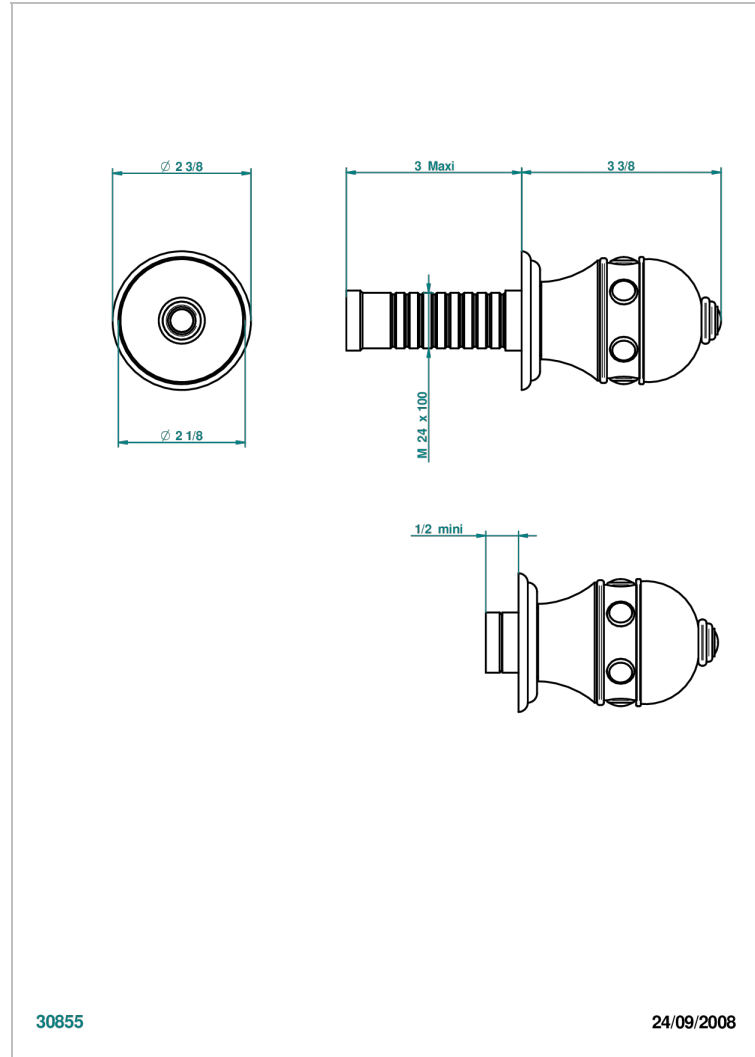

SULLY LAPIS LAZULI

A1W-30B

Wall volume control 30 & 32 trim

THG[®]
PARIS

30855

24/09/2008

CHARACTERISTIC

- Sully Lapis Lazuli
- Wall volume control 30 & 32 trim

RELATED SKU'S

- Ref. G00-32CUSA 3/4" Volume control wall valve with ceramic cartridge
- Ref. G00-32HUSA 3/4" Volume control wall valve with ceramic cartridge counterclockwise
- Ref. G00-30CUSA 1/2" volume control wall valve with ceramic cartridge
- Ref. G00-30HUSA 1/2" Volume control wall valve with ceramic cartridge counterclockwise