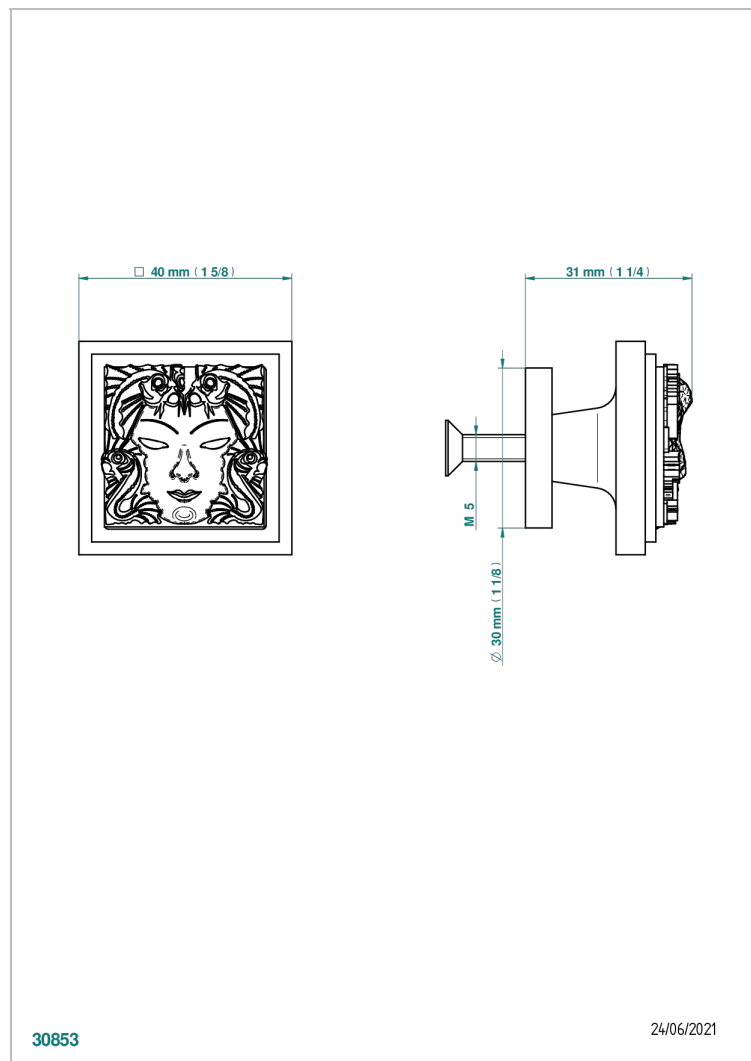

MASQUE DE FEMME SMOOTH METAL

A2U-26BP

Medium size knob

THG[®]
PARIS

CHARACTERISTIC

- Masque de Femme Smooth metal
- Medium size knob

AVAILABLE FINITIONS

Black ceram - D30
Blush PVD - H62
Brass color PVD - H49
Brown bronze color PVD - F33
Chrome polished - A02
Chrome polished / gold polished - G02