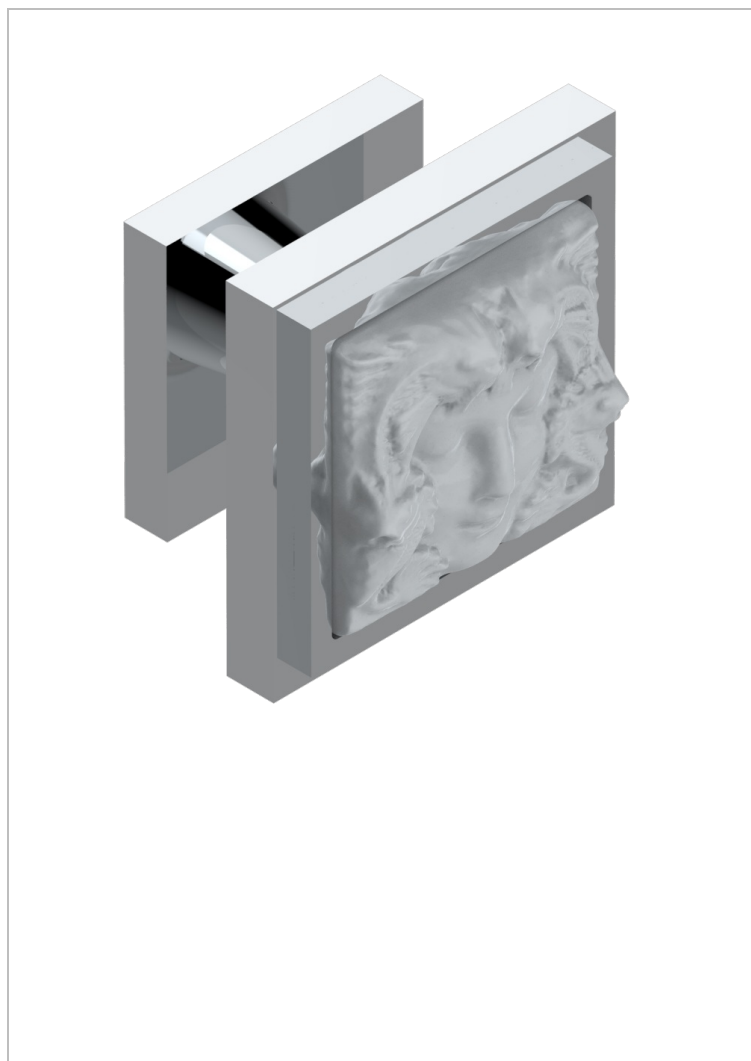

MASQUE DE FEMME SMOOTH METAL

A2U-26BP

Medium size knob

THG[®]
PARIS

CHARACTERISTIC

- Masque de Femme Smooth metal
- Medium size knob

AVAILABLE FINITIONS

Black ceram - D30
Blush PVD - H62
Brass color PVD - H49
Brown bronze color PVD - F33
Chrome polished - A02
Chrome polished / gold polished - G02

Gold color PVD - H52
Gold mat - F07
Gold polished - F01
Graphite PVD - H64
Matt Umber PVD - H67
Matt blush PVD - H60

Matt brass color PVD - H50
Matt brown bronze color PVD - F34
Matt chrome (American satin) - C02
Matt gold color PVD - H53
Matt graphite PVD - H65
Matt nickel (American satin) - C01

Matt nickel color PVD - H56
Nickel antique / Sovereign - H28
Nickel color PVD - H55
Nickel polished - B01
Soft gold - F30
Soft matt gold - F31

Umber PVD - H66