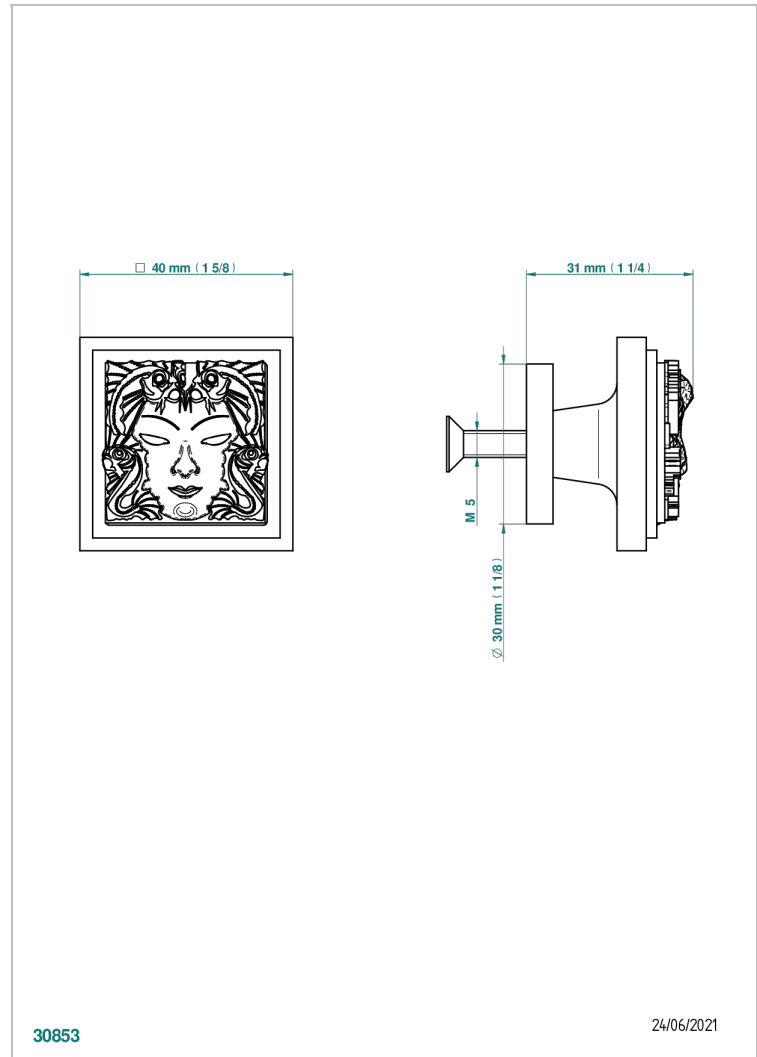

MASQUE DE FEMME SMOOTH METAL

A2U-26BP

Medium size knob

THG[®]
PARIS

CHARACTERISTIC

- Masque de Femme Smooth metal
- Medium size knob

AVAILABLE FINITIONS

Antique nickel - H28
Black ceram - D30
Blush PVD - H62
Brass color PVD - H49
Brown bronze color PVD - F33
Gold color PVD - H52