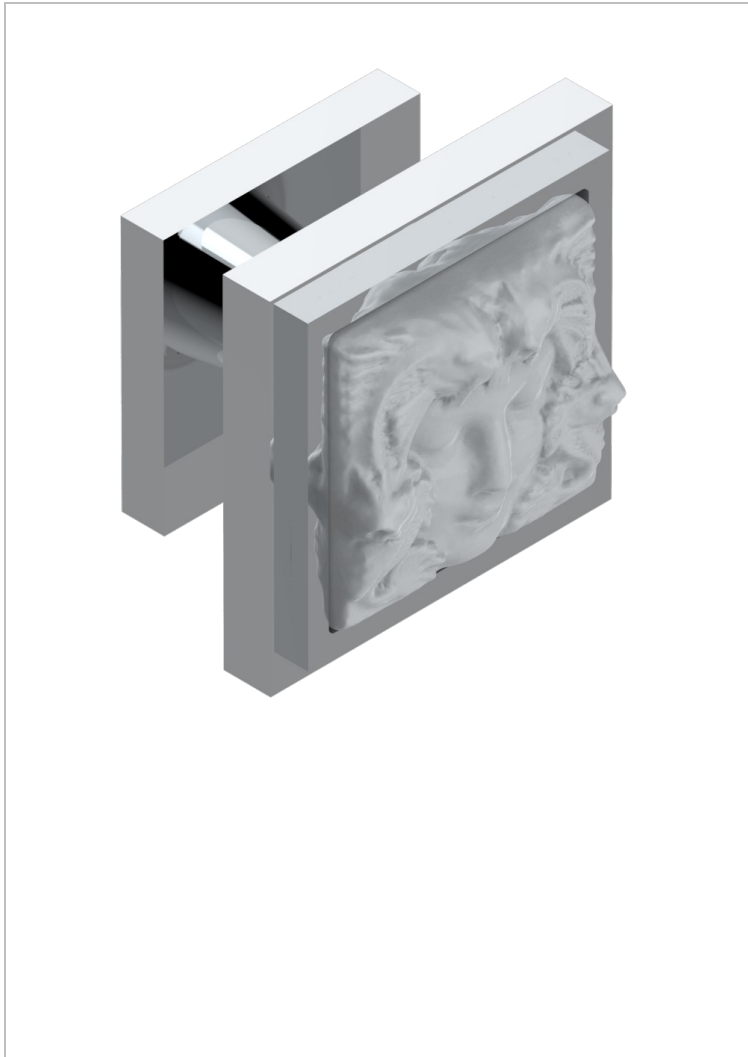

MASQUE DE FEMME SMOOTH METAL

A2U-26BP

Medium size knob

THG[®]
PARIS

CHARACTERISTIC

- Masque de Femme Smooth metal
- Medium size knob

AVAILABLE FINITIONS

Antique nickel - H28
Black ceram - D30
Blush PVD - H62
Brass color PVD - H49
Brown bronze color PVD - F33
Gold color PVD - H52

Graphite PVD - H64
Matt Umber PVD - H67
Matt blush PVD - H60
Matt brass color PVD - H50
Matt brown bronze color PVD - F34
Matt chrome - C02

Matt gold - F07
Matt gold color PVD - H53
Matt graphite PVD - H65
Matt nickel (color finish) - C01
Matt nickel color PVD - H56
Nickel color PVD - H55