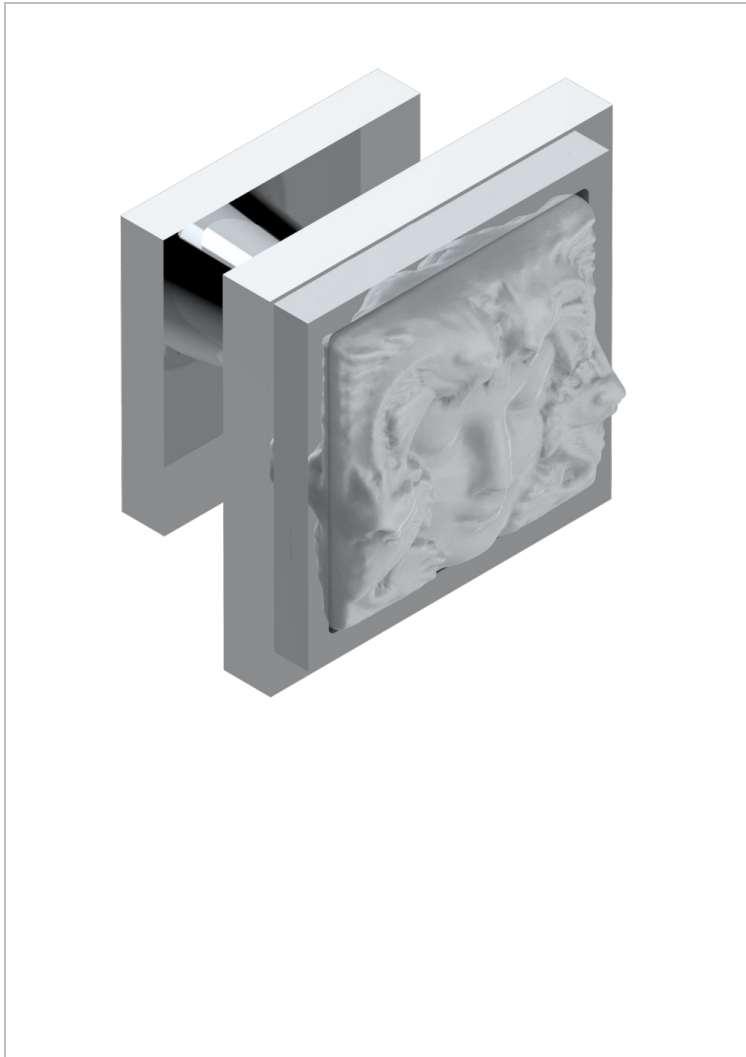

MASQUE DE FEMME SMOOTH METAL

A2U-26BP

Medium size knob

THG[®]
PARIS

CHARACTERISTIC

- Masque de Femme Smooth metal
- Medium size knob

AVAILABLE FINITIONS

Antique nickel - H28
Black ceram - D30
Blush PVD - H62
Brass color PVD - H49
Brown bronze color PVD - F33
Gold color PVD - H52

Graphite PVD - H64
Matt Umber PVD - H67
Matt blush PVD - H60
Matt brass color PVD - H50
Matt brown bronze color PVD - F34
Matt chrome - C02

Matt gold - F07
Matt gold color PVD - H53
Matt graphite PVD - H65
Matt nickel (color finish) - C01
Matt nickel color PVD - H56
Nickel color PVD - H55