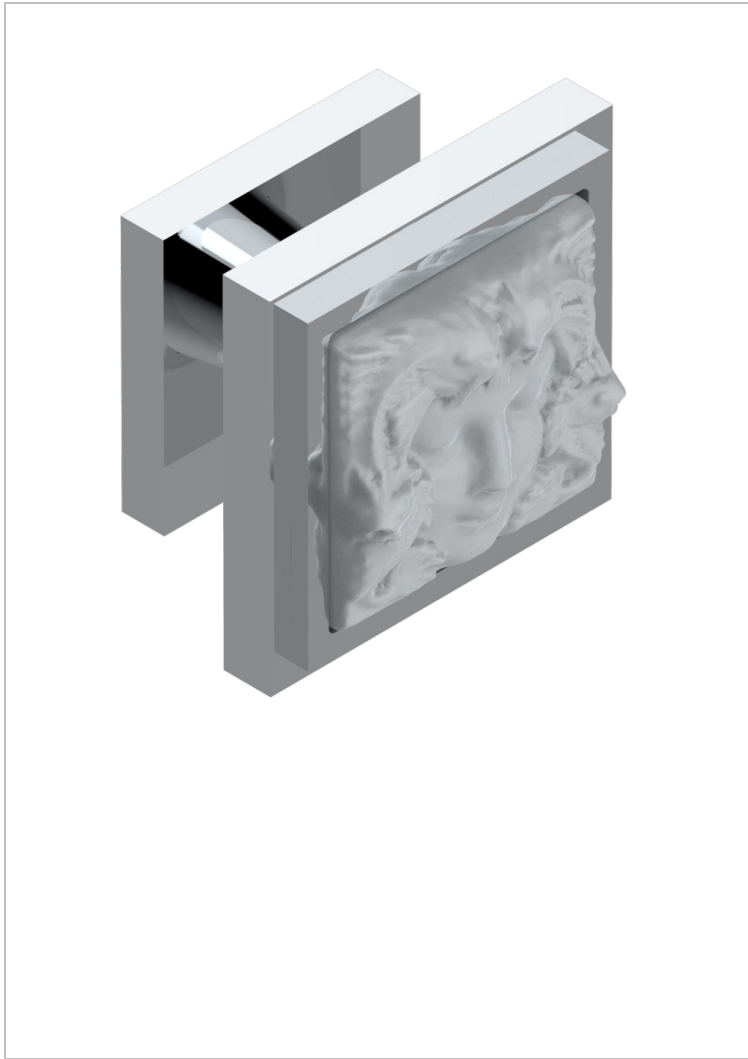

# MASQUE DE FEMME SMOOTH METAL

A2U-26BP

Medium size knob

THG<sup>®</sup>  
PARIS

## CHARACTERISTIC

- Masque de Femme Smooth metal
- Medium size knob

## AVAILABLE FINITIONS

Antique nickel - H28  
Black ceram - D30  
Blush PVD - H62  
Brass color PVD - H49  
Brown bronze color PVD - F33  
Gold color PVD - H52

Graphite PVD - H64  
Matt Umber PVD - H67  
Matt blush PVD - H60  
Matt brass color PVD - H50  
Matt brown bronze color PVD - F34  
Matt chrome - C02