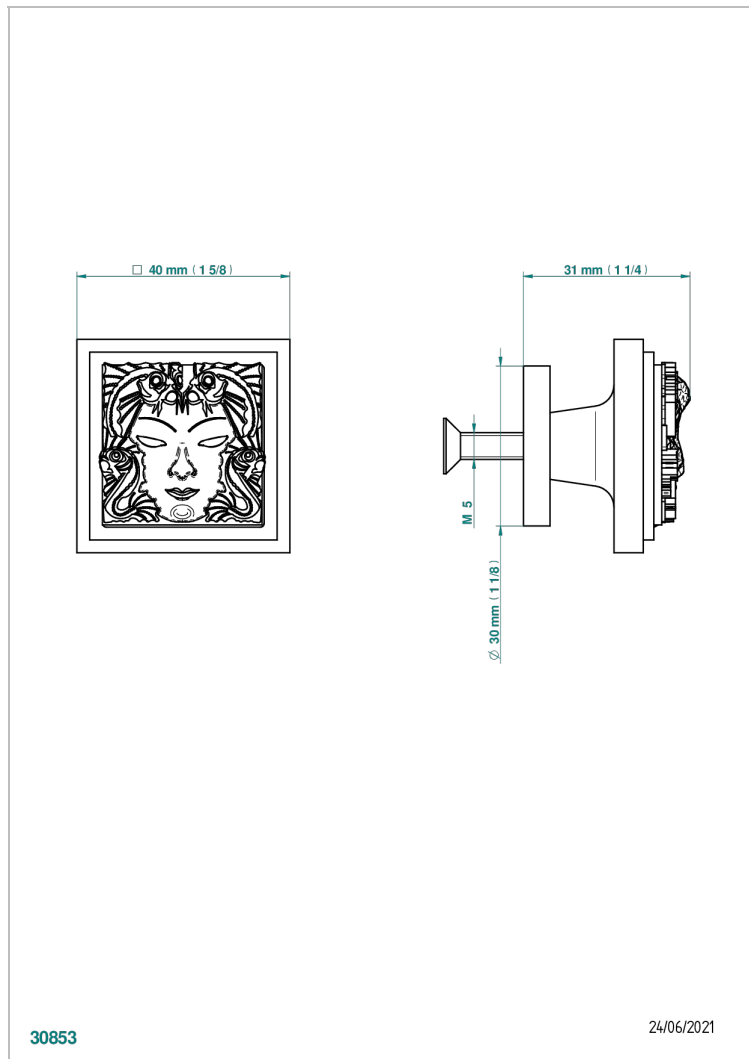

MASQUE DE FEMME ENGRAVED METAL

A2T-26BP

Medium size knob

30853

24/06/2021

CHARACTERISTIC

- Masque de Femme Engraved Metal
- Medium size knob

AVAILABLE FINITIONS