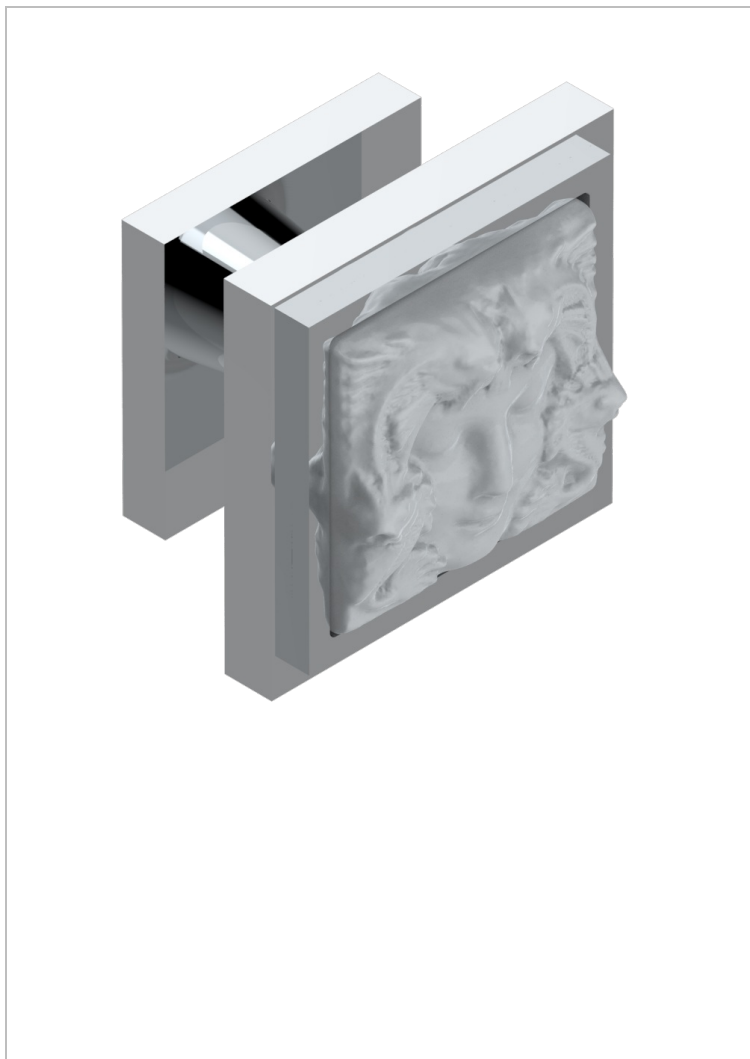

MASQUE DE FEMME ENGRAVED METAL

A2T-26BP

Medium size knob

30853

24/06/2021

CHARACTERISTIC

- Masque de Femme Engraved Metal
- Medium size knob

AVAILABLE FINITIONS

Black ceram - D30
Blush PVD - H62
Brass color PVD - H49
Brown bronze color PVD - F33
Chrome polished - A02
Chrome polished / gold polished - G02

Gold color PVD - H52
Gold mat - F07
Gold polished - F01
Graphite PVD - H64
Matt Umber PVD - H67
Matt blush PVD - H60

Matt brass color PVD - H50
Matt brown bronze color PVD - F34
Matt chrome (American satin) - C02
Matt gold color PVD - H53
Matt graphite PVD - H65
Matt nickel (American satin) - C01

Matt nickel color PVD - H56
Nickel antique / Sovereign - H28
Nickel color PVD - H55
Nickel polished - B01
Soft gold - F30
Soft matt gold - F31