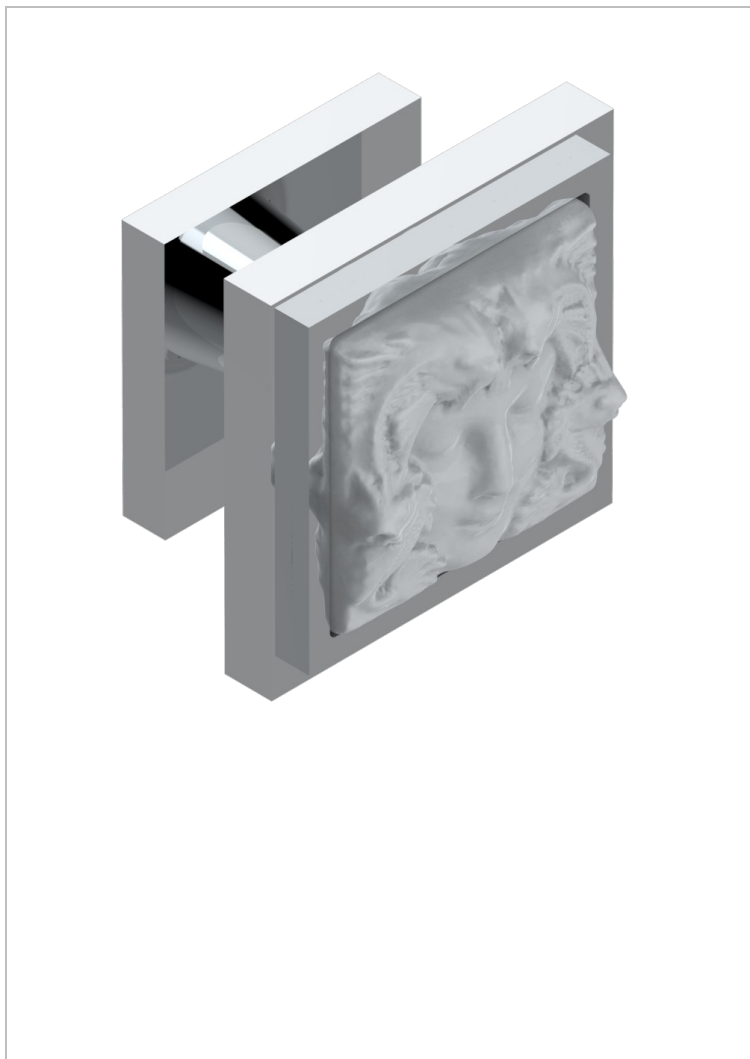

MASQUE DE FEMME ENGRAVED METAL

A2T-26BP

Medium size knob

CHARACTERISTIC

- Masque de Femme Engraved Metal
- Medium size knob

AVAILABLE FINITIONS

Antique nickel - H28
Black ceram - D30
Blush PVD - H62
Brass color PVD - H49
Brown bronze color PVD - F33
Gold color PVD - H52

Graphite PVD - H64
Matt Umber PVD - H67
Matt blush PVD - H60
Matt brass color PVD - H50
Matt brown bronze color PVD - F34
Matt chrome - C02

Matt gold - F07
Matt gold color PVD - H53
Matt graphite PVD - H65
Matt nickel (color finish) - C01
Matt nickel color PVD - H56
Nickel color PVD - H55