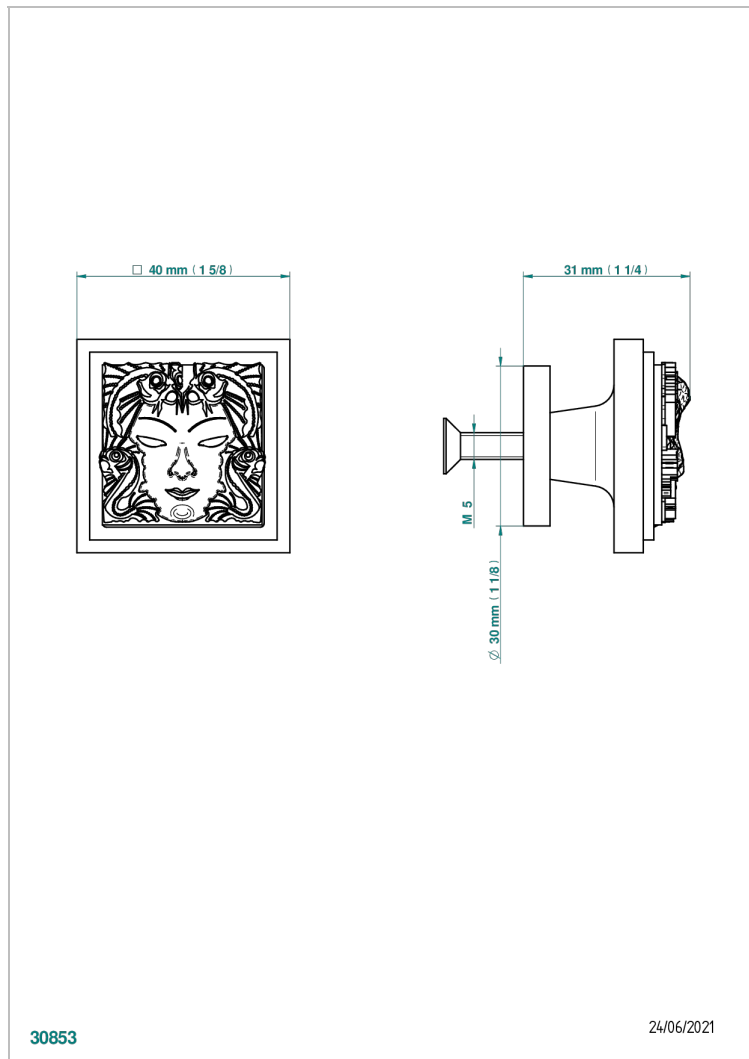

MASQUE DE FEMME ENGRAVED METAL

A2T-26BP

Medium size knob

CHARACTERISTIC

- Masque de Femme Engraved Metal
- Medium size knob

AVAILABLE FINITIONS

Antique nickel - H28
Black ceram - D30
Blush PVD - H62
Brass color PVD - H49
Brown bronze color PVD - F33
Gold color PVD - H52