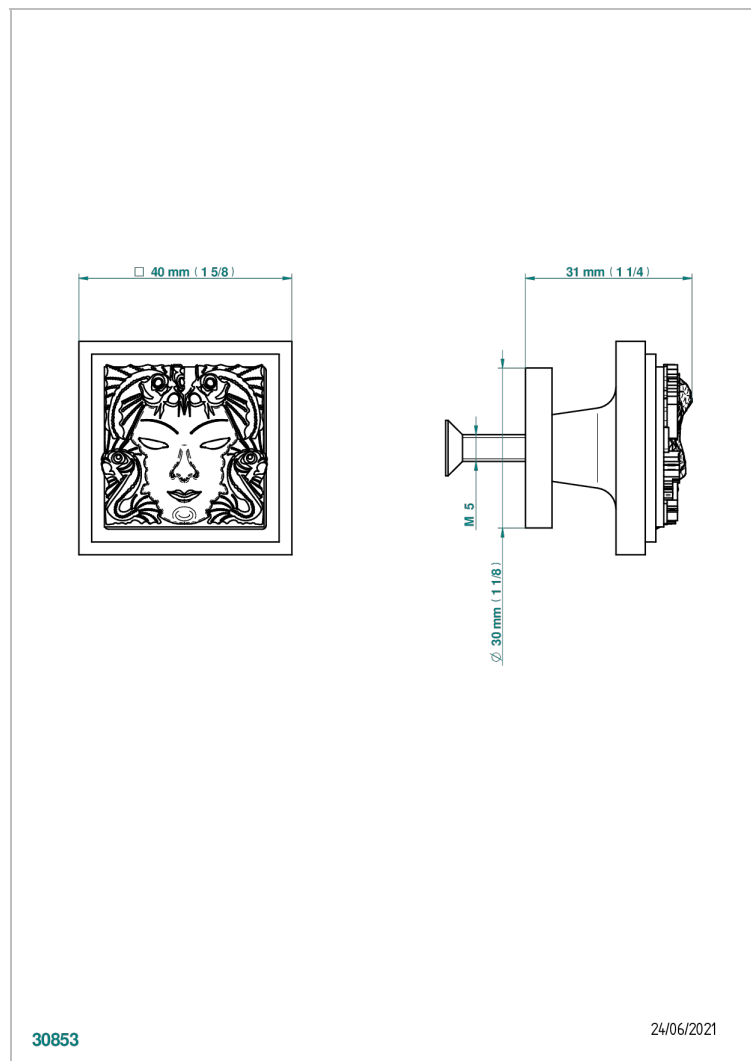

MASQUE DE FEMME ENGRAVED METAL

A2T-26BP

Medium size knob

CHARACTERISTIC

- Masque de Femme Engraved Metal
- Medium size knob

AVAILABLE FINITIONS

Antique nickel - H28
Black ceram - D30
Blush PVD - H62
Brass color PVD - H49
Brown bronze color PVD - F33
Gold color PVD - H52