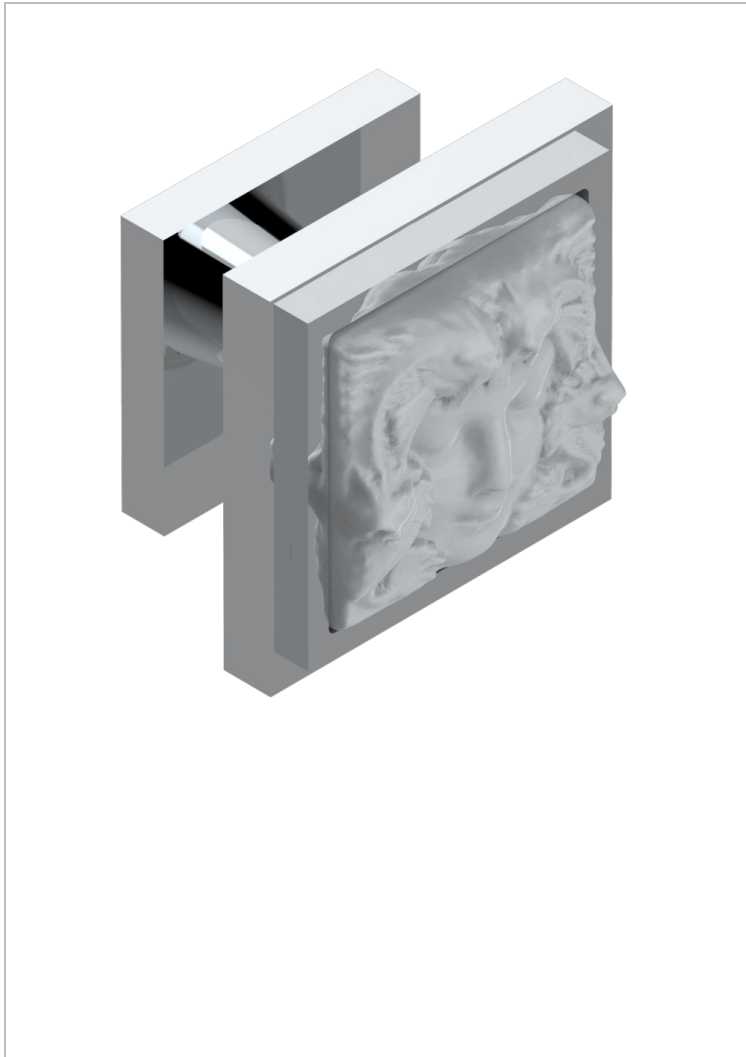

MASQUE DE FEMME SOLAIRE

A2S-26BP

Medium size knob

THG[®]
PARIS

CHARACTERISTIC

- Masque de Femme Solaire
- Medium size knob

AVAILABLE FINITIONS

Black ceram - D30
Chrome polished - A02
Chrome polished / gold polished - G02
Gold mat - F07
Gold polished - F01
Matt chrome (American satin) - C02

Matt nickel (American satin) - C01
Nickel polished - B01
Soft gold - F30
Soft matt gold - F31