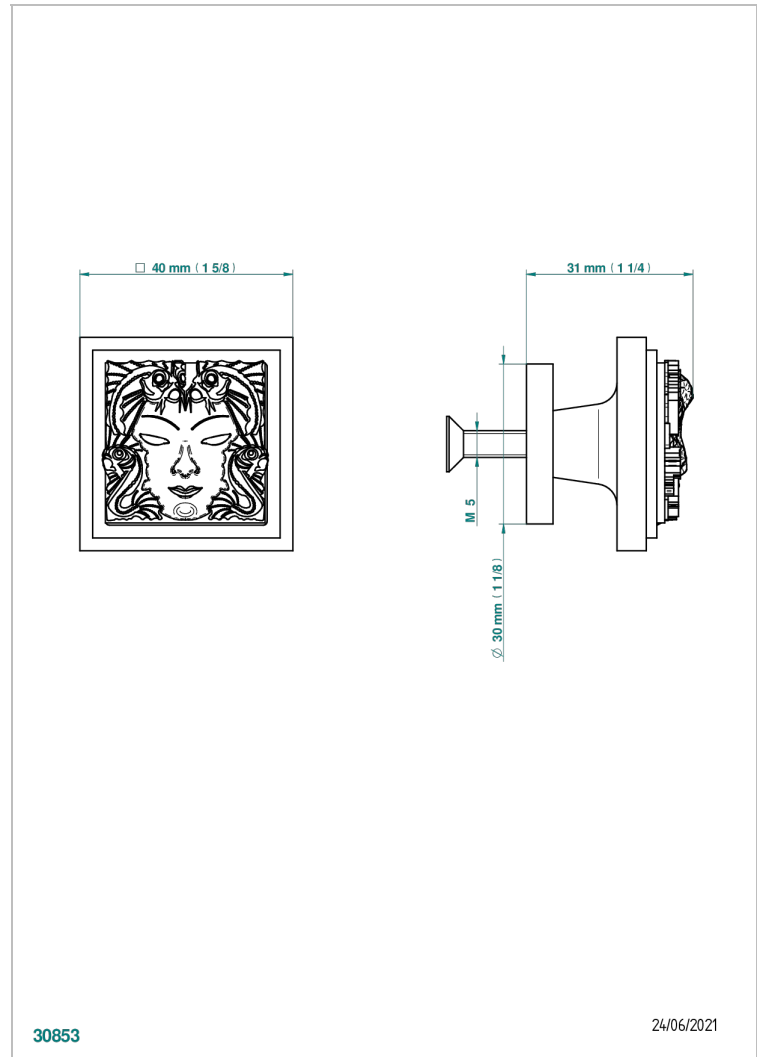

MASQUE DE FEMME SOLAIRE

A2S-26BP

Medium size knob

THG[®]
PARIS

CHARACTERISTIC

- Masque de Femme Solaire
- Medium size knob

AVAILABLE FINITIONS

Black ceram - D30
Chrome polished - A02
Chrome polished / gold polished - G02
Gold mat - F07
Gold polished - F01
Matt chrome (American satin) - C02