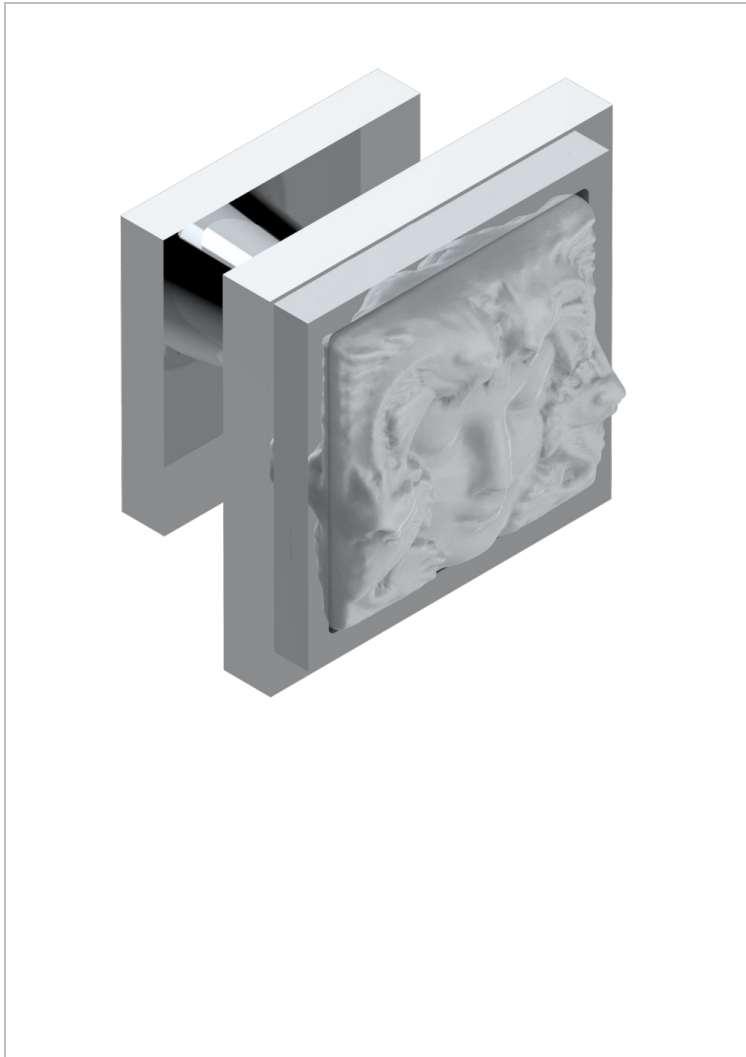

# MASQUE DE FEMME SOLAIRE

A2S-26BP

Medium size knob

THG<sup>®</sup>  
PARIS

## CHARACTERISTIC

- Masque de Femme Solaire
- Medium size knob

## AVAILABLE FINITIONS

Black ceram - D30  
Matt chrome - C02  
Matt gold - F07  
Matt nickel (color finish) - C01  
Polished chrome (color finish) - A02  
Polished chrome / Polished gold (color finish) - G02