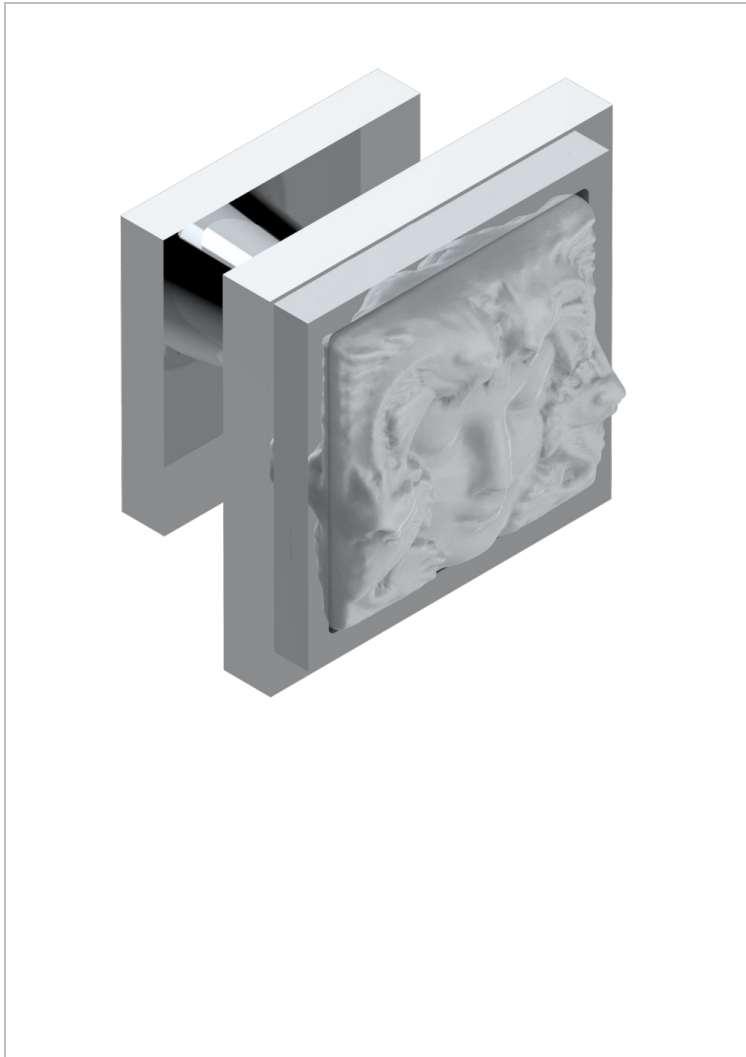

MASQUE DE FEMME SOLAIRE

A2S-26BP

Medium size knob

THG[®]
PARIS

CHARACTERISTIC

- Masque de Femme Solaire
- Medium size knob

AVAILABLE FINITIONS

Black ceram - D30
Matt chrome - C02
Matt gold - F07
Matt nickel (color finish) - C01
Polished chrome (color finish) - A02
Polished chrome / Polished gold (color finish) - G02

Polished gold (color finish) - F01
Polished nickel - B01
Soft gold - F30
Soft matt gold - F31