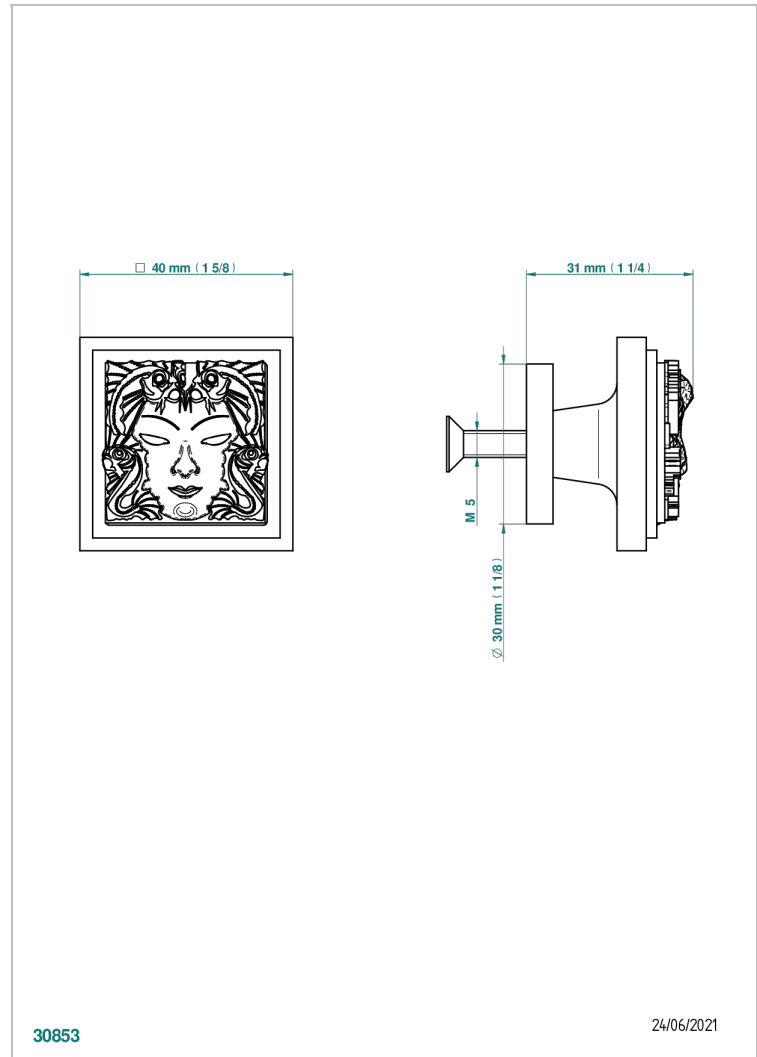

MASQUE DE FEMME SOLAIRE

A2S-26BP

Medium size knob

THG[®]
PARIS

CHARACTERISTIC

- Masque de Femme Solaire
- Medium size knob

AVAILABLE FINITIONS

Black ceram - D30
Matt chrome - C02
Matt gold - F07
Matt nickel (color finish) - C01
Polished chrome (color finish) - A02
Polished chrome / Polished gold (color finish) - G02