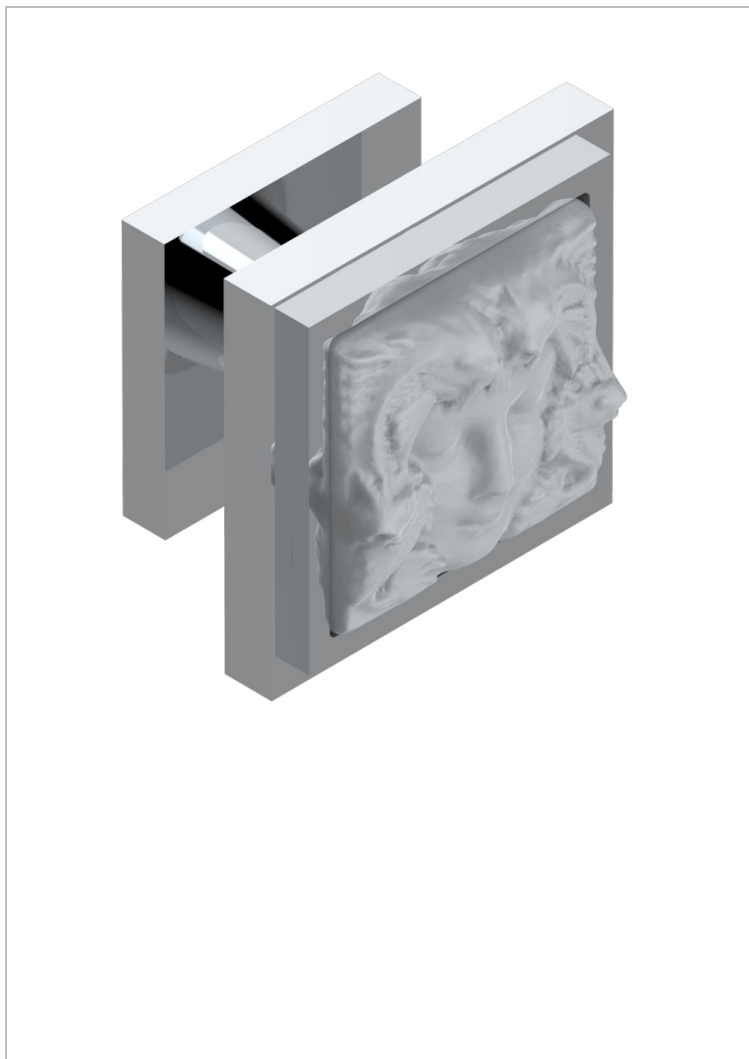

MASQUE DE FEMME LUNAIRE

A2R-26BP

Medium size knob

THG[®]
PARIS

CHARACTERISTIC

- Masque de Femme Lunaire
- Medium size knob

AVAILABLE FINITIONS

Black ceram - D30
Matt chrome - C02
Matt gold - F07
Matt nickel (color finish) - C01
Polished chrome (color finish) - A02
Polished chrome / Polished gold (color finish) - G02

Polished gold (color finish) - F01
Polished nickel - B01
Soft gold - F30
Soft matt gold - F31