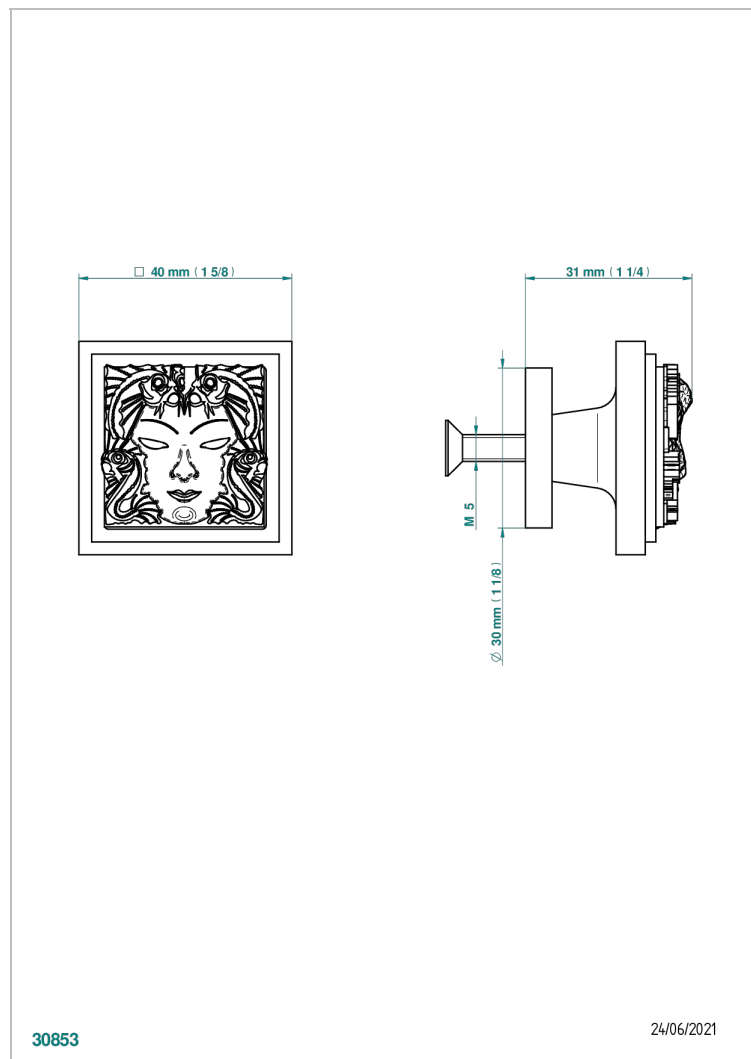

MASQUE DE FEMME LUNAIRE

A2R-26BP

Medium size knob

THG[®]
PARIS

CHARACTERISTIC

- Masque de Femme Lunaire
- Medium size knob

AVAILABLE FINITIONS

Black ceram - D30
Matt chrome - C02
Matt gold - F07
Matt nickel (color finish) - C01
Polished chrome (color finish) - A02
Polished chrome / Polished gold (color finish) - G02