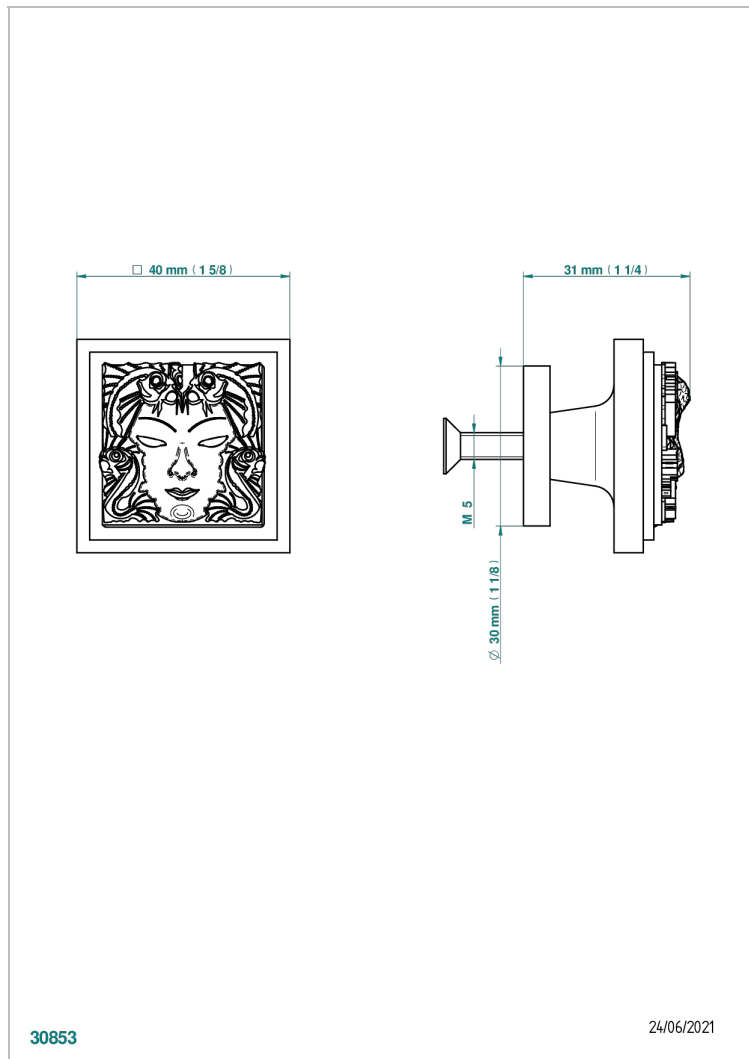

MASQUE DE FEMME LUNAIRE

A2R-26BP

Medium size knob

THG[®]
PARIS

CHARACTERISTIC

- Masque de Femme Lunaire
- Medium size knob

AVAILABLE FINITIONS

Black ceram - D30
Matt chrome - C02
Matt gold - F07
Matt nickel (color finish) - C01
Polished chrome (color finish) - A02
Polished chrome / Polished gold (color finish) - G02