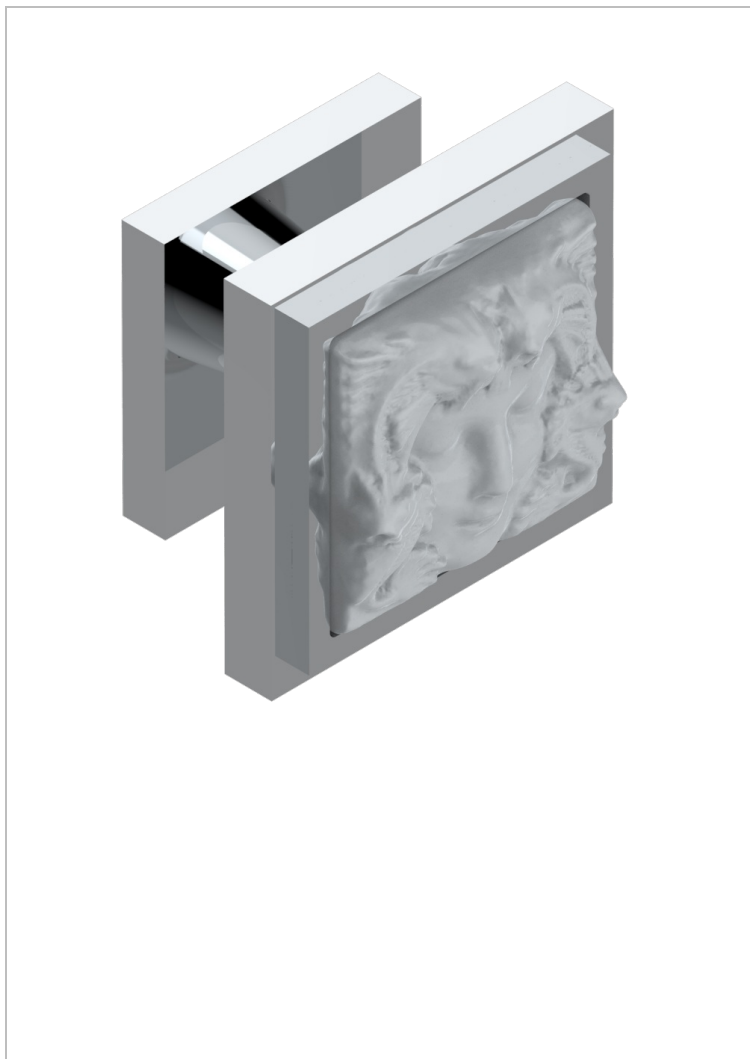

MASQUE DE FEMME LUNAIRE

A2R-26BP

Medium size knob

THG[®]
PARIS

CHARACTERISTIC

- Masque de Femme Lunaire
- Medium size knob

AVAILABLE FINITIONS

Black ceram - D30
Matt chrome - C02
Matt gold - F07
Matt nickel (color finish) - C01
Polished chrome (color finish) - A02
Polished chrome / Polished gold (color finish) - G02

Polished gold (color finish) - F01
Polished nickel - B01
Soft gold - F30
Soft matt gold - F31