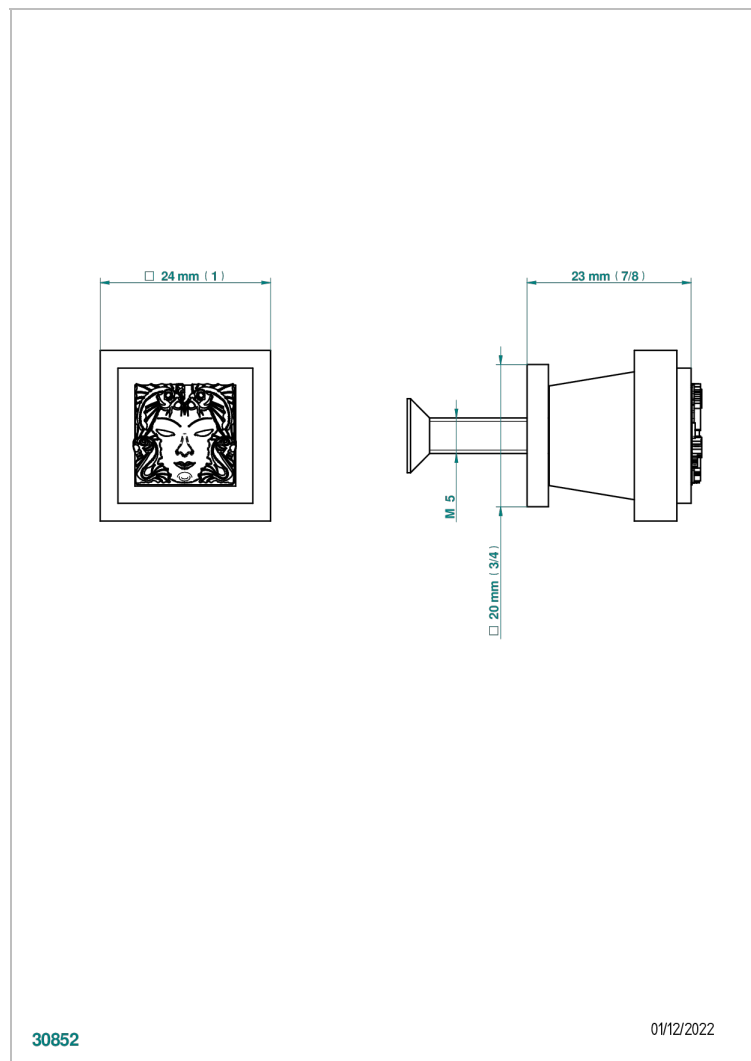

MASQUE DE FEMME SMOOTH METAL

A2U-26BT

Small size knob

CHARACTERISTIC

- Masque de Femme Smooth metal
- Small size knob

AVAILABLE FINITIONS

Black ceram - D30
Blush PVD - H62
Brass color PVD - H49
Brown bronze color PVD - F33
Chrome polished - A02
Chrome polished / gold polished - G02