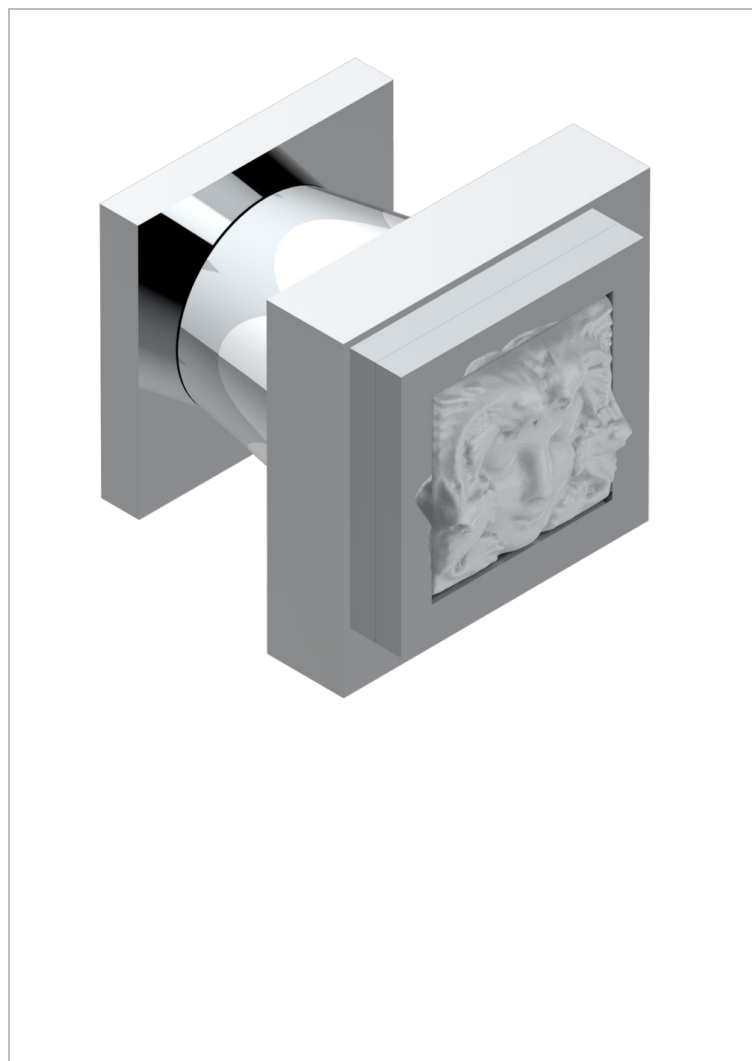

MASQUE DE FEMME SMOOTH METAL

A2U-26BT

Small size knob

CHARACTERISTIC

- Masque de Femme Smooth metal
- Small size knob

AVAILABLE FINITIONS

Black ceram - D30
Blush PVD - H62
Brass color PVD - H49
Brown bronze color PVD - F33
Chrome polished - A02
Chrome polished / gold polished - G02

Gold color PVD - H52
Gold mat - F07
Gold polished - F01
Graphite PVD - H64
Matt Umber PVD - H67
Matt blush PVD - H60

Matt brass color PVD - H50
Matt brown bronze color PVD - F34
Matt chrome (American satin) - C02
Matt gold color PVD - H53
Matt graphite PVD - H65
Matt nickel (American satin) - C01

Matt nickel color PVD - H56
Nickel antique / Sovereign - H28
Nickel color PVD - H55
Nickel polished - B01
Soft gold - F30
Soft matt gold - F31

Umber PVD - H66