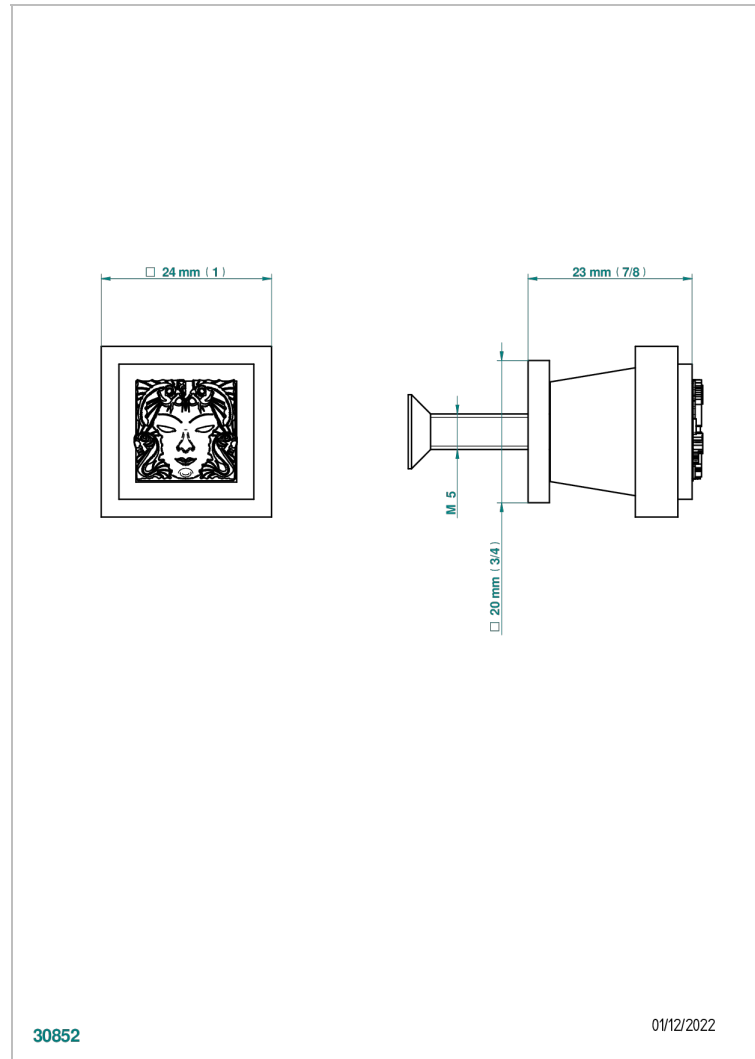

MASQUE DE FEMME SMOOTH METAL

A2U-26BT

Small size knob

THG[®]
PARIS

30852

01/12/2022

CHARACTERISTIC

- Masque de Femme Smooth metal
- Small size knob

AVAILABLE FINITIONS

Antique nickel - H28
Black ceram - D30
Blush PVD - H62
Brass color PVD - H49
Brown bronze color PVD - F33
Gold color PVD - H52

Graphite PVD - H64
Matt Umber PVD - H67
Matt blush PVD - H60
Matt brass color PVD - H50
Matt brown bronze color PVD - F34
Matt chrome - C02