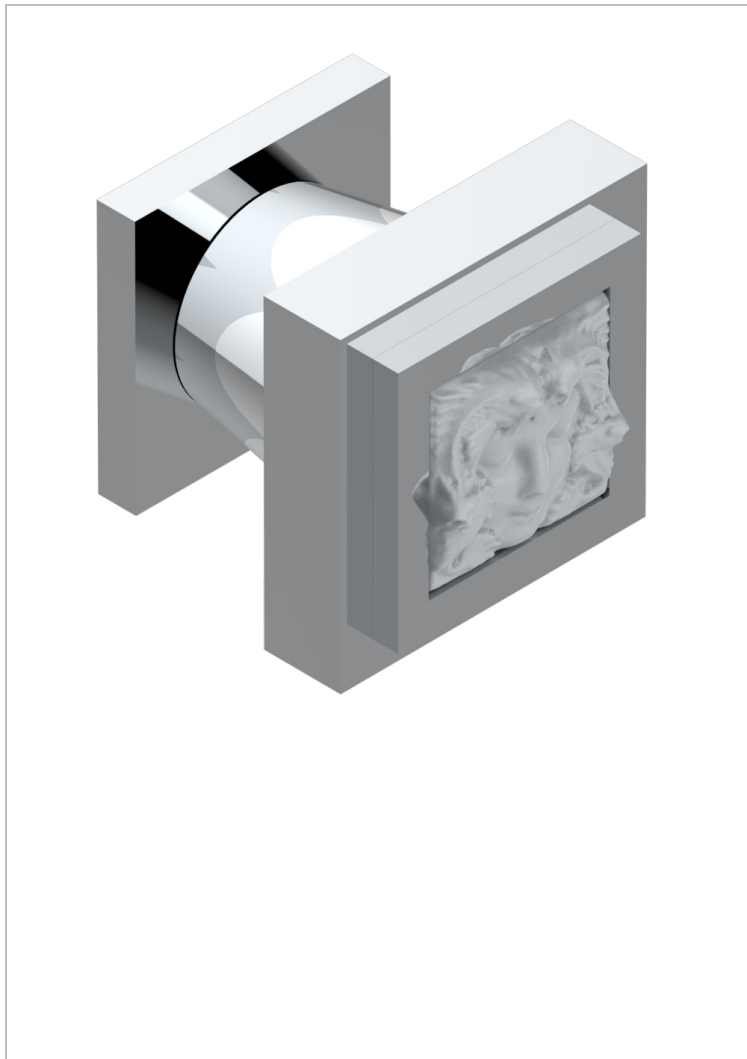

MASQUE DE FEMME SMOOTH METAL

A2U-26BT

Small size knob

THG[®]
PARIS

30852

01/12/2022

CHARACTERISTIC

- Masque de Femme Smooth metal
- Small size knob

AVAILABLE FINITIONS

Antique nickel - H28
Black ceram - D30
Blush PVD - H62
Brass color PVD - H49
Brown bronze color PVD - F33
Gold color PVD - H52

Graphite PVD - H64
Matt Umber PVD - H67
Matt blush PVD - H60
Matt brass color PVD - H50
Matt brown bronze color PVD - F34
Matt chrome - C02