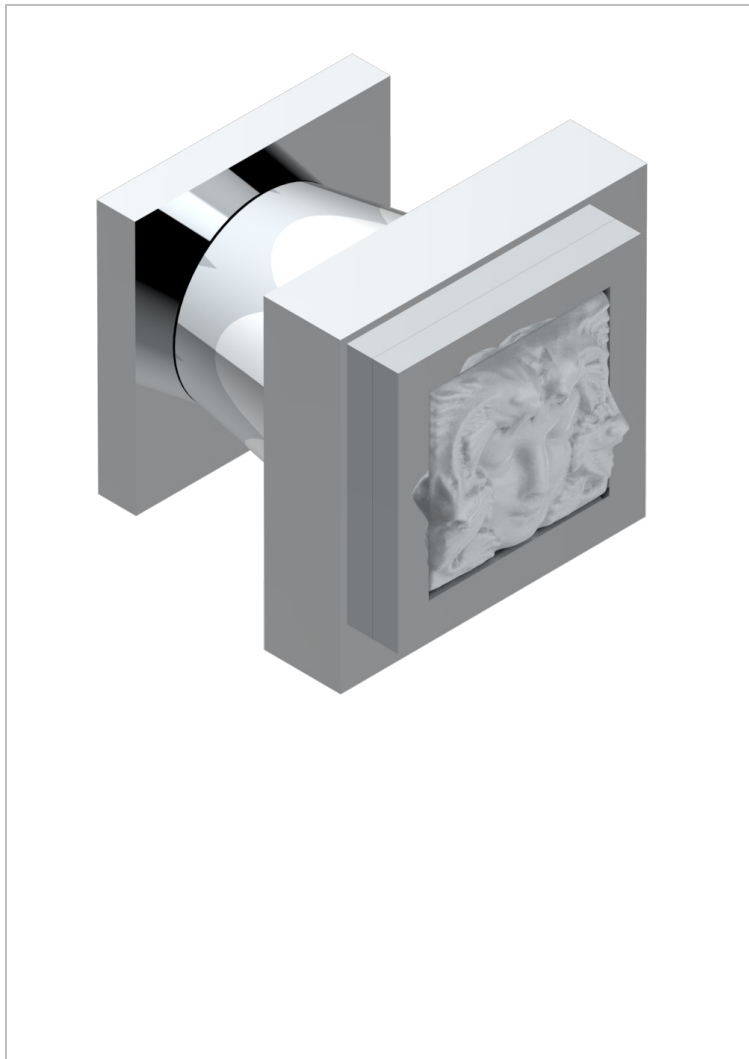

MASQUE DE FEMME SMOOTH METAL

A2U-26BT

Small size knob

THG[®]
PARIS

30852

01/12/2022

CHARACTERISTIC

- Masque de Femme Smooth metal
- Small size knob

AVAILABLE FINITIONS

Antique nickel - H28
Black ceram - D30
Blush PVD - H62
Brass color PVD - H49
Brown bronze color PVD - F33
Gold color PVD - H52

Graphite PVD - H64
Matt Umber PVD - H67
Matt blush PVD - H60
Matt brass color PVD - H50
Matt brown bronze color PVD - F34
Matt chrome - C02