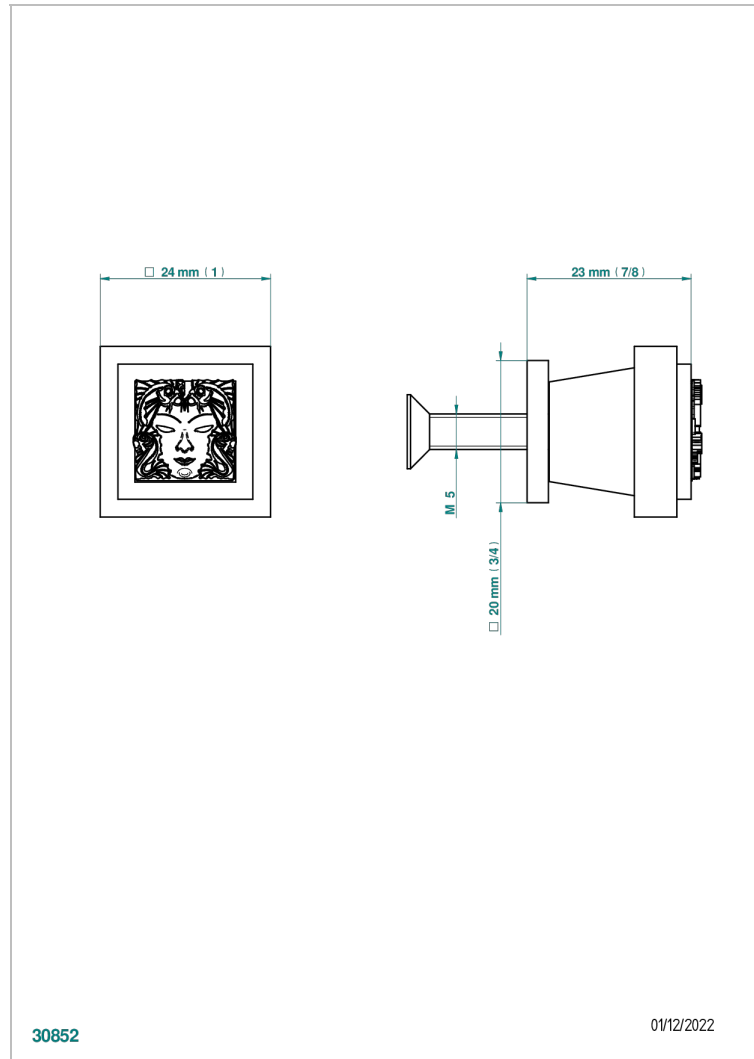

MASQUE DE FEMME SMOOTH METAL

A2U-26BT

Small size knob

THG[®]
PARIS

30852

01/12/2022

CHARACTERISTIC

- Masque de Femme Smooth metal
- Small size knob

AVAILABLE FINITIONS

Antique nickel - H28
Black ceram - D30
Blush PVD - H62
Brass color PVD - H49
Brown bronze color PVD - F33
Gold color PVD - H52

Graphite PVD - H64
Matt Umber PVD - H67
Matt blush PVD - H60
Matt brass color PVD - H50
Matt brown bronze color PVD - F34
Matt chrome - C02