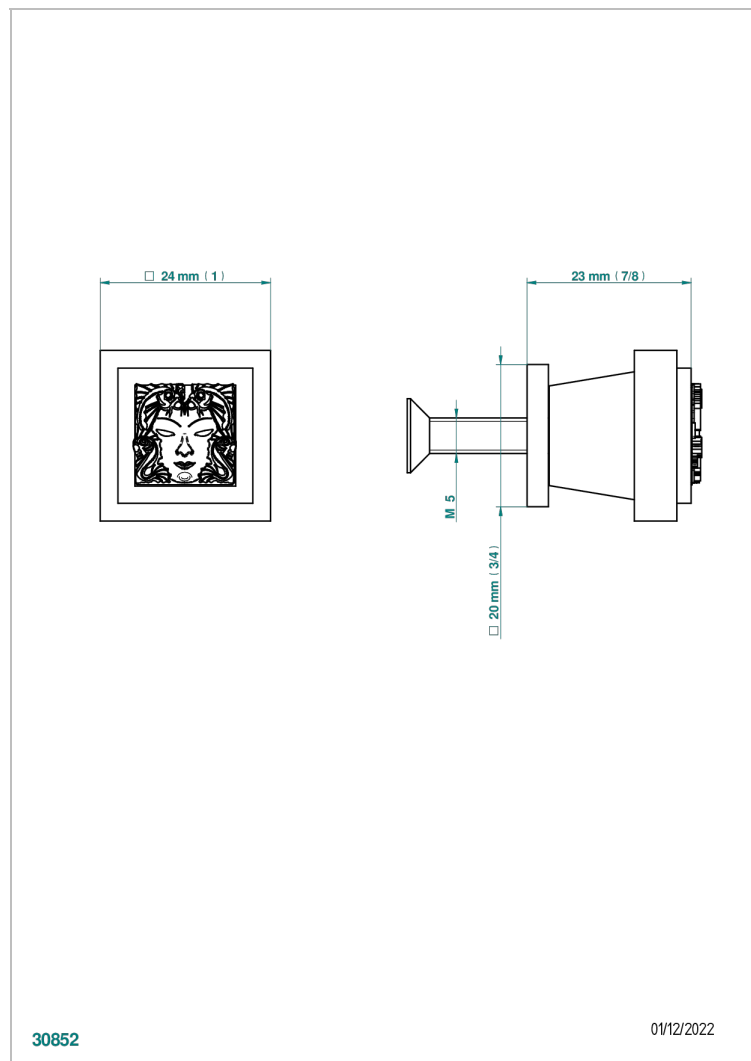

MASQUE DE FEMME SMOOTH METAL

A2U-26BT

Small size knob

CHARACTERISTIC

- Masque de Femme Smooth metal
- Small size knob

AVAILABLE FINITIONS

Antique nickel - H28
Black ceram - D30
Blush PVD - H62
Brass color PVD - H49
Brown bronze color PVD - F33
Gold color PVD - H52