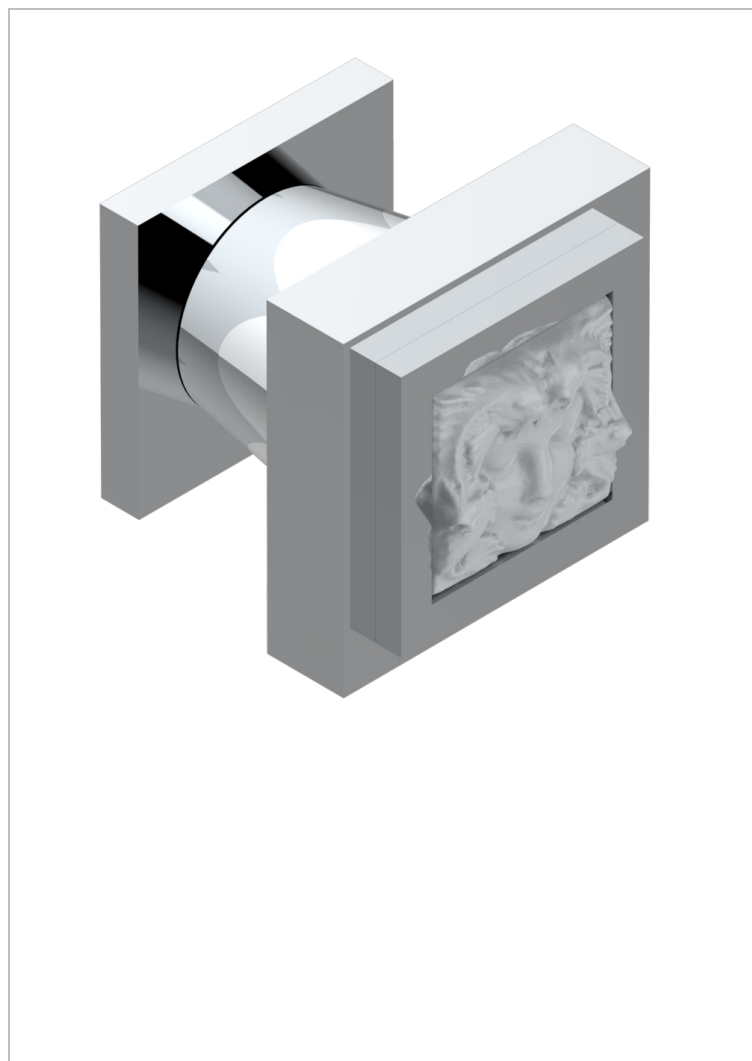

MASQUE DE FEMME SMOOTH METAL

A2U-26BT

Small size knob

CHARACTERISTIC

- Masque de Femme Smooth metal
- Small size knob

AVAILABLE FINITIONS

Antique nickel - H28
Black ceram - D30
Blush PVD - H62
Brass color PVD - H49
Brown bronze color PVD - F33
Gold color PVD - H52

Graphite PVD - H64
Matt Umber PVD - H67
Matt blush PVD - H60
Matt brass color PVD - H50
Matt brown bronze color PVD - F34
Matt chrome - C02

Matt gold - F07
Matt gold color PVD - H53
Matt graphite PVD - H65
Matt nickel (color finish) - C01
Matt nickel color PVD - H56
Nickel color PVD - H55