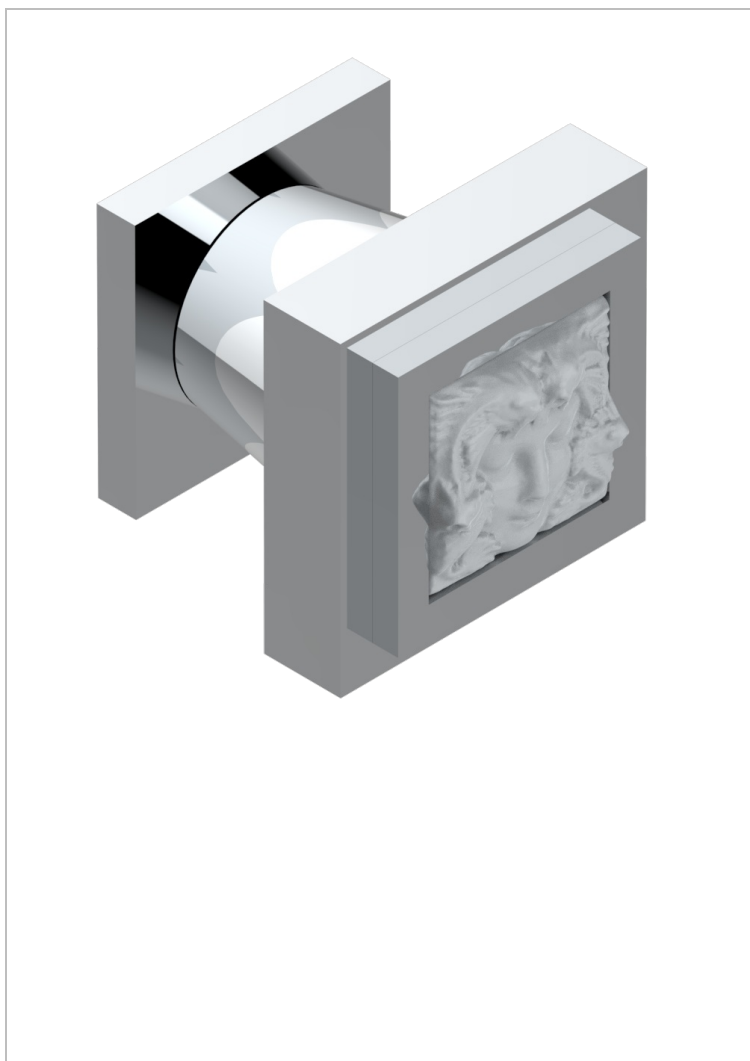

MASQUE DE FEMME ENGRAVED METAL

A2T-26BT

Small size knob

30852

01/12/2022

CHARACTERISTIC

- Masque de Femme Engraved Metal
- Small size knob

AVAILABLE FINITIONS

Antique nickel - H28
Black ceram - D30
Blush PVD - H62
Brass color PVD - H49
Brown bronze color PVD - F33
Gold color PVD - H52

Graphite PVD - H64
Matt Umber PVD - H67
Matt blush PVD - H60
Matt brass color PVD - H50
Matt brown bronze color PVD - F34
Matt chrome - C02