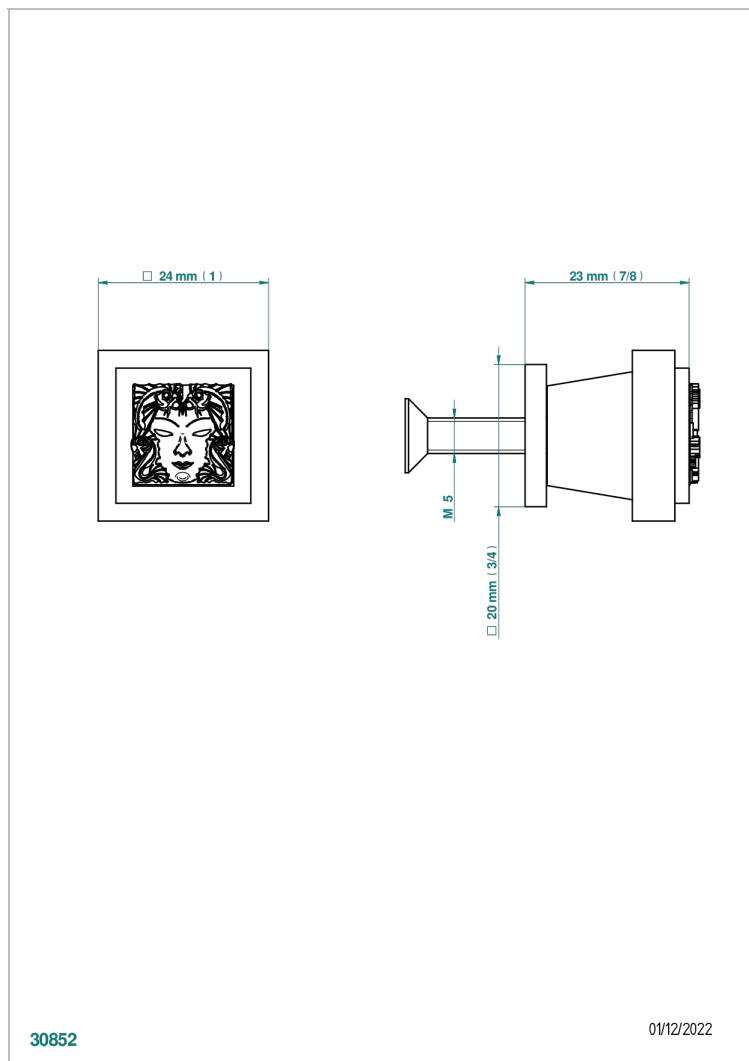

MASQUE DE FEMME ENGRAVED METAL

A2T-26BT

Small size knob

30852

01/12/2022

CHARACTERISTIC

- Masque de Femme Engraved Metal
- Small size knob

AVAILABLE FINITIONS