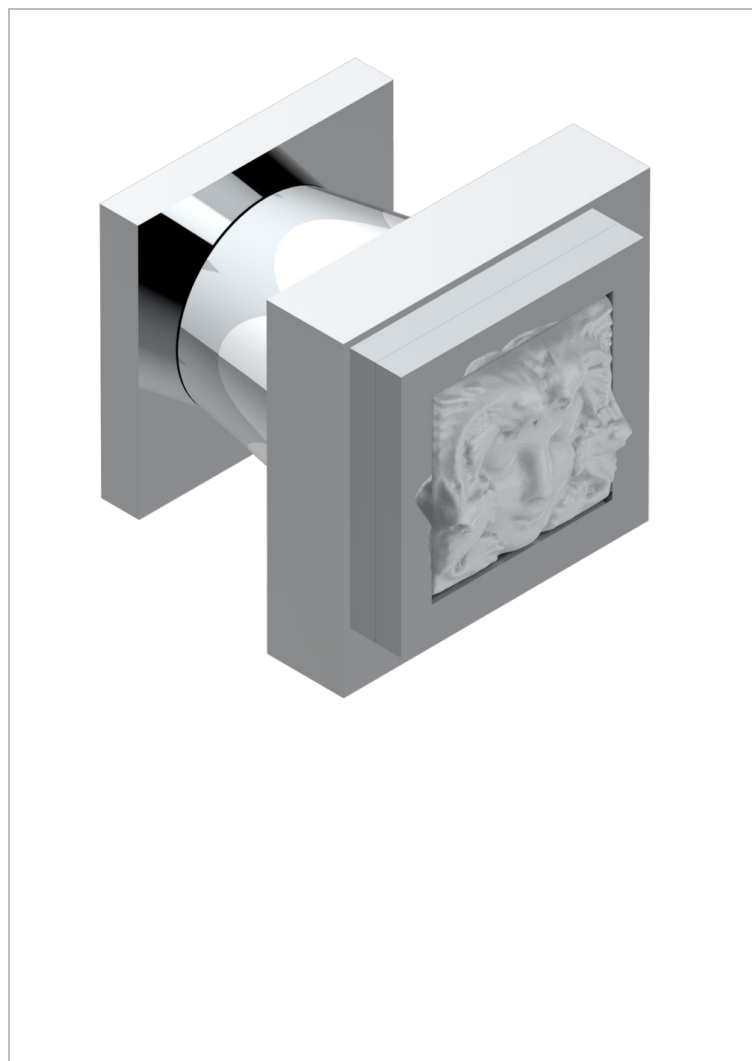

# MASQUE DE FEMME ENGRAVED METAL

A2T-26BT

Small size knob

30852

01/12/2022

## CHARACTERISTIC

- Masque de Femme Engraved Metal
- Small size knob

## AVAILABLE FINITIONS

Antique nickel - H28  
Black ceram - D30  
Blush PVD - H62  
Brass color PVD - H49  
Brown bronze color PVD - F33  
Gold color PVD - H52

Graphite PVD - H64  
Matt Umber PVD - H67  
Matt blush PVD - H60  
Matt brass color PVD - H50  
Matt brown bronze color PVD - F34  
Matt chrome - C02