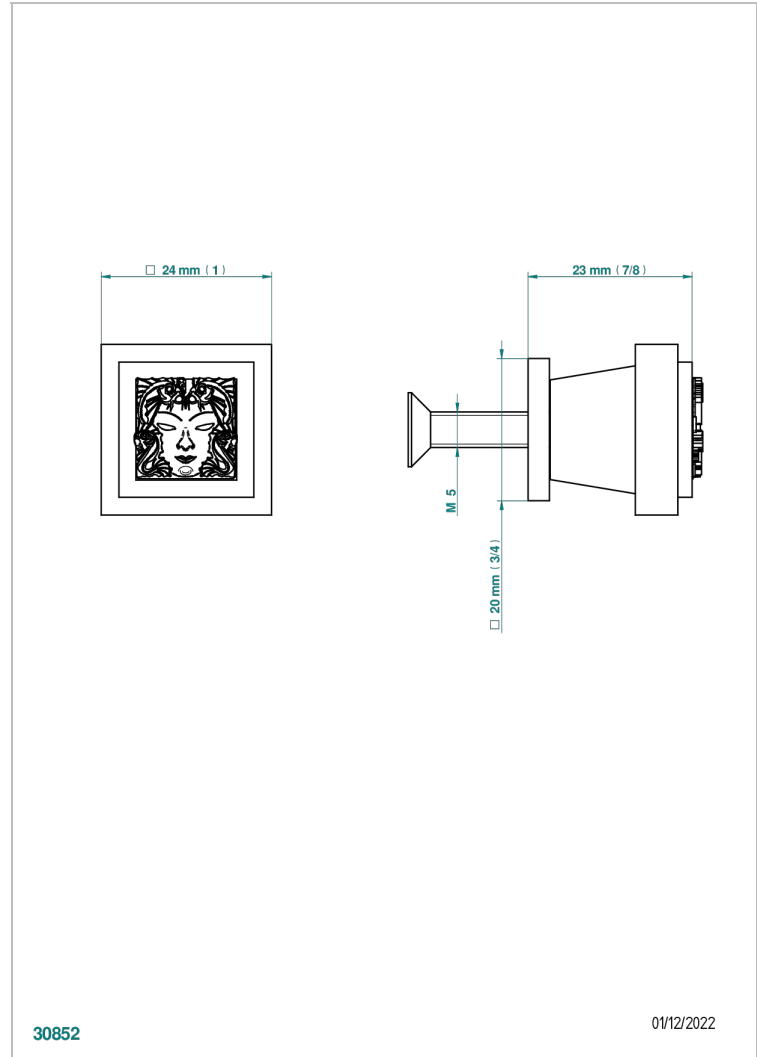

MASQUE DE FEMME SOLAIRE

A2S-26BT

Small size knob

THG[®]
PARIS

30852

01/12/2022

CHARACTERISTIC

- Masque de Femme Solaire
- Small size knob

AVAILABLE FINITIONS

Black ceram - D30
Chrome polished - A02
Chrome polished / gold polished - G02
Gold mat - F07
Gold polished - F01
Matt chrome (American satin) - C02

Matt nickel (American satin) - C01
Nickel polished - B01
Soft gold - F30
Soft matt gold - F31