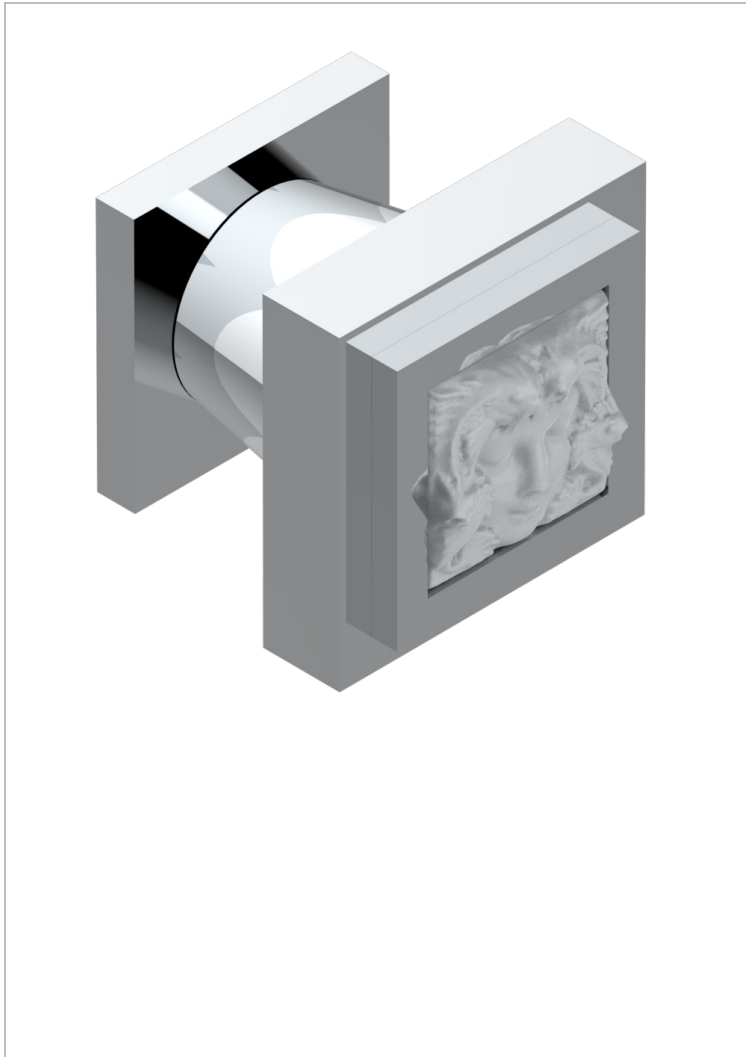

MASQUE DE FEMME SOLAIRE

A2S-26BT

Small size knob

THG[®]
PARIS

30852

01/12/2022

CHARACTERISTIC

- Masque de Femme Solaire
- Small size knob

AVAILABLE FINITIONS

Black ceram - D30
Chrome polished - A02
Chrome polished / gold polished - G02
Gold mat - F07
Gold polished - F01
Matt chrome (American satin) - C02

Matt nickel (American satin) - C01
Nickel polished - B01
Soft gold - F30
Soft matt gold - F31