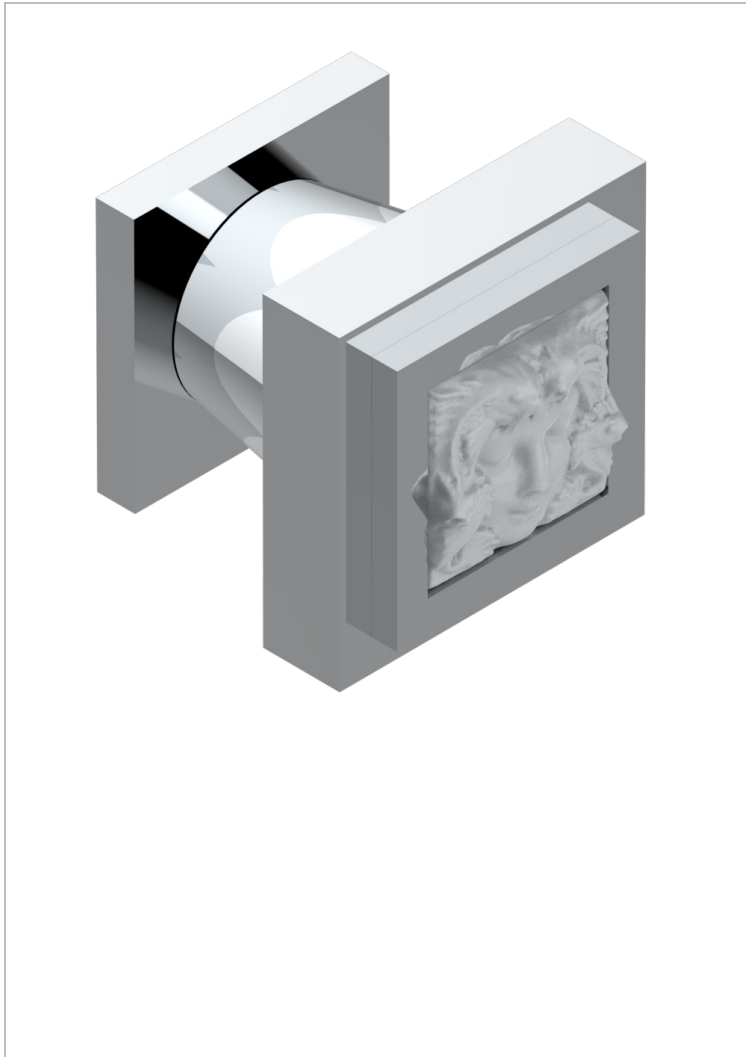

# MASQUE DE FEMME SOLAIRE

A2S-26BT

Small size knob

THG<sup>®</sup>  
PARIS

## CHARACTERISTIC

- Masque de Femme Solaire
- Small size knob

## AVAILABLE FINITIONS

Black ceram - D30  
Matt chrome - C02  
Matt gold - F07  
Matt nickel (color finish) - C01  
Polished chrome (color finish) - A02  
Polished chrome / Polished gold (color finish) - G02