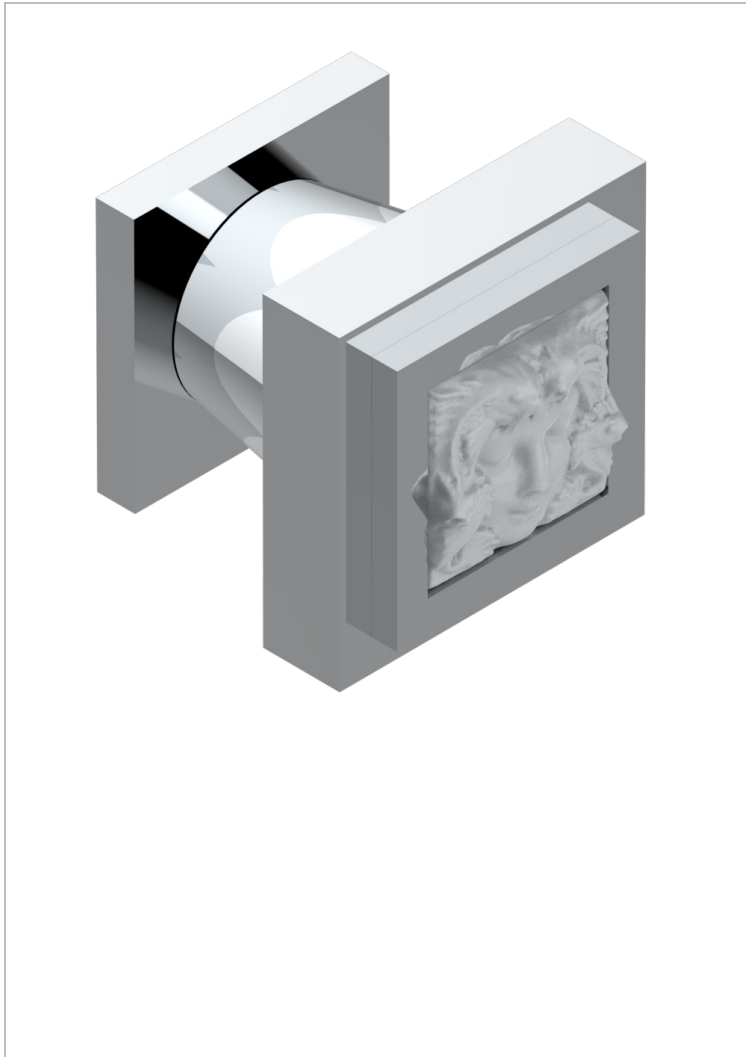

MASQUE DE FEMME SOLAIRE

A2S-26BT

Small size knob

THG[®]
PARIS

CHARACTERISTIC

- Masque de Femme Solaire
- Small size knob

AVAILABLE FINITIONS

Black ceram - D30
Matt chrome - C02
Matt gold - F07
Matt nickel (color finish) - C01
Polished chrome (color finish) - A02
Polished chrome / Polished gold (color finish) - G02

Polished gold (color finish) - F01
Polished nickel - B01
Soft gold - F30
Soft matt gold - F31