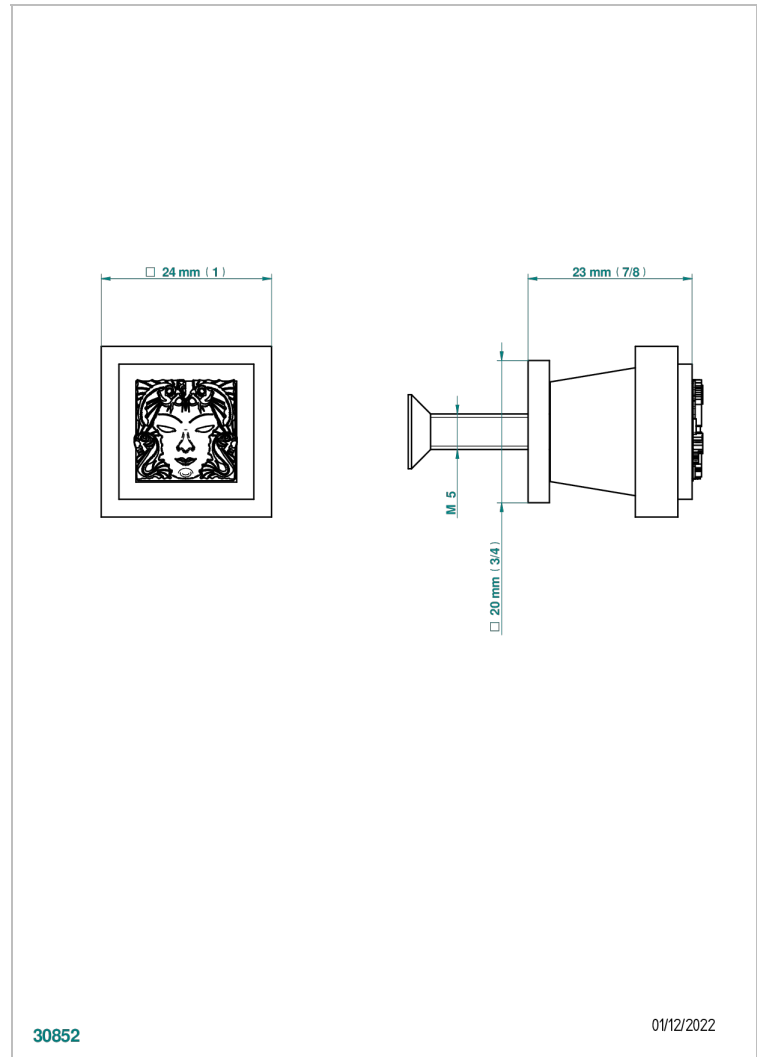

MASQUE DE FEMME SOLAIRE

A2S-26BT

Small size knob

THG[®]
PARIS

CHARACTERISTIC

- Masque de Femme Solaire
- Small size knob

AVAILABLE FINITIONS

Black ceram - D30
Matt chrome - C02
Matt gold - F07
Matt nickel (color finish) - C01
Polished chrome (color finish) - A02
Polished chrome / Polished gold (color finish) - G02