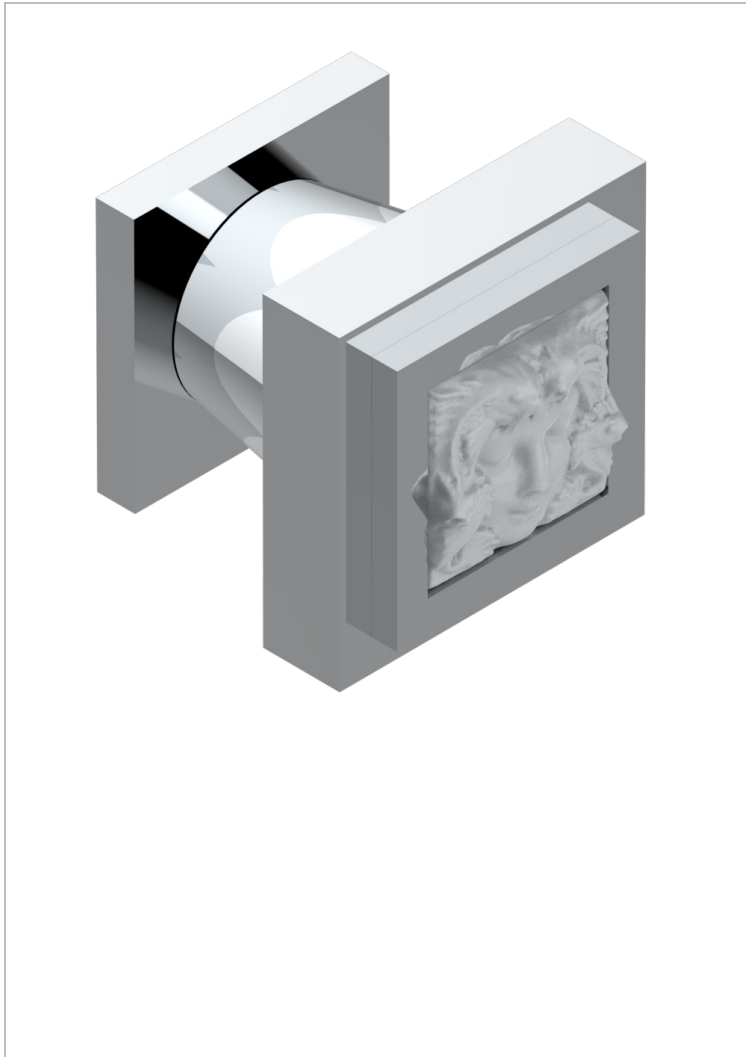

# MASQUE DE FEMME LUNAIRE

A2R-26BT

Small size knob

THG<sup>®</sup>  
PARIS

## CHARACTERISTIC

- Masque de Femme Lunaire
- Small size knob

## AVAILABLE FINITIONS

Black ceram - D30  
Matt chrome - C02  
Matt gold - F07  
Matt nickel (color finish) - C01  
Polished chrome (color finish) - A02  
Polished chrome / Polished gold (color finish) - G02