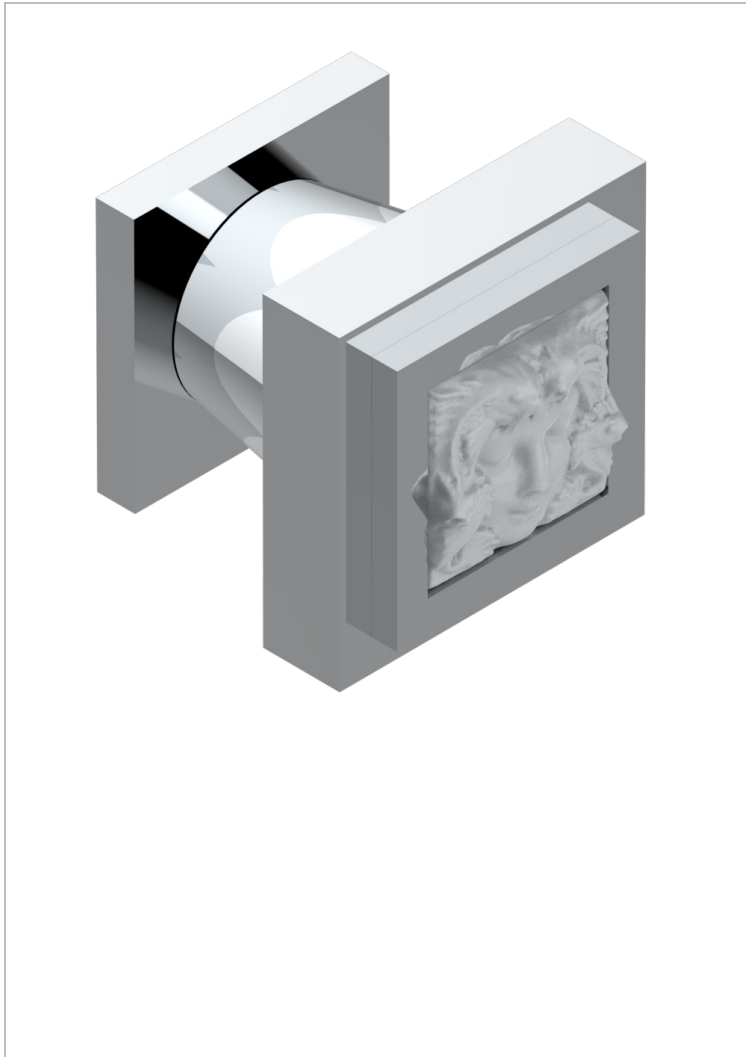

MASQUE DE FEMME LUNAIRE

A2R-26BT

Small size knob

THG[®]
PARIS

CHARACTERISTIC

- Masque de Femme Lunaire
- Small size knob

AVAILABLE FINITIONS

Black ceram - D30
Matt chrome - C02
Matt gold - F07
Matt nickel (color finish) - C01
Polished chrome (color finish) - A02
Polished chrome / Polished gold (color finish) - G02

Polished gold (color finish) - F01
Polished nickel - B01
Soft gold - F30
Soft matt gold - F31