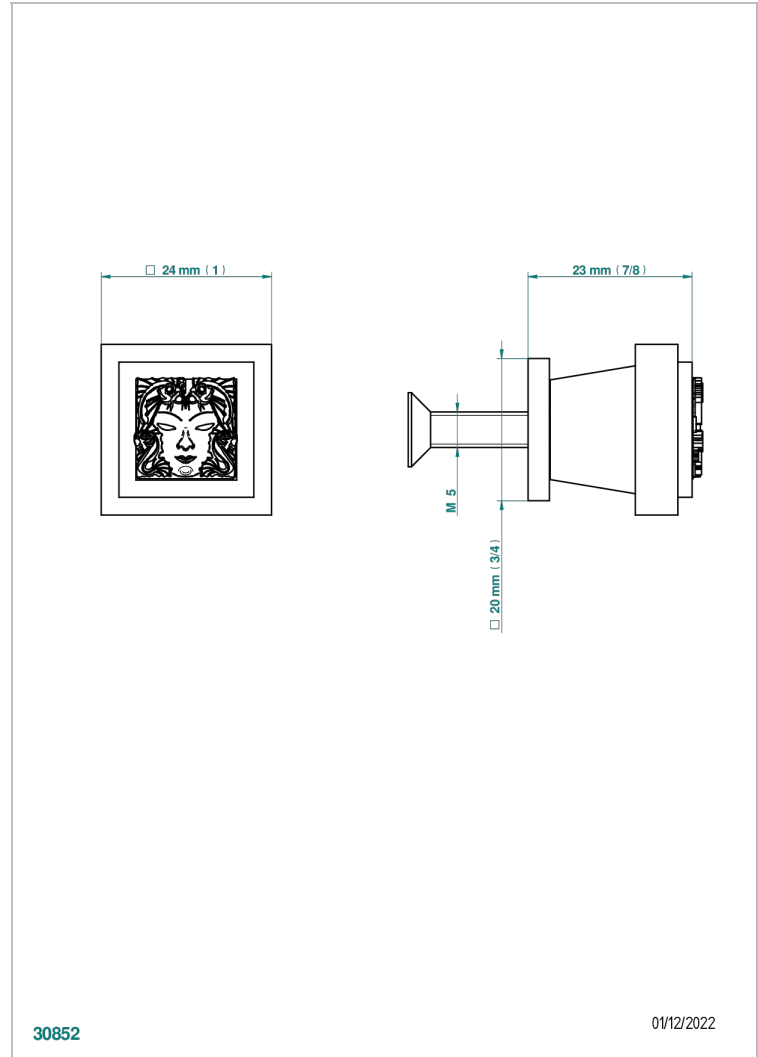

MASQUE DE FEMME LUNAIRE

A2R-26BT

Small size knob

THG[®]
PARIS

CHARACTERISTIC

- Masque de Femme Lunaire
- Small size knob

AVAILABLE FINITIONS

Black ceram - D30
Matt chrome - C02
Matt gold - F07
Matt nickel (color finish) - C01
Polished chrome (color finish) - A02
Polished chrome / Polished gold (color finish) - G02