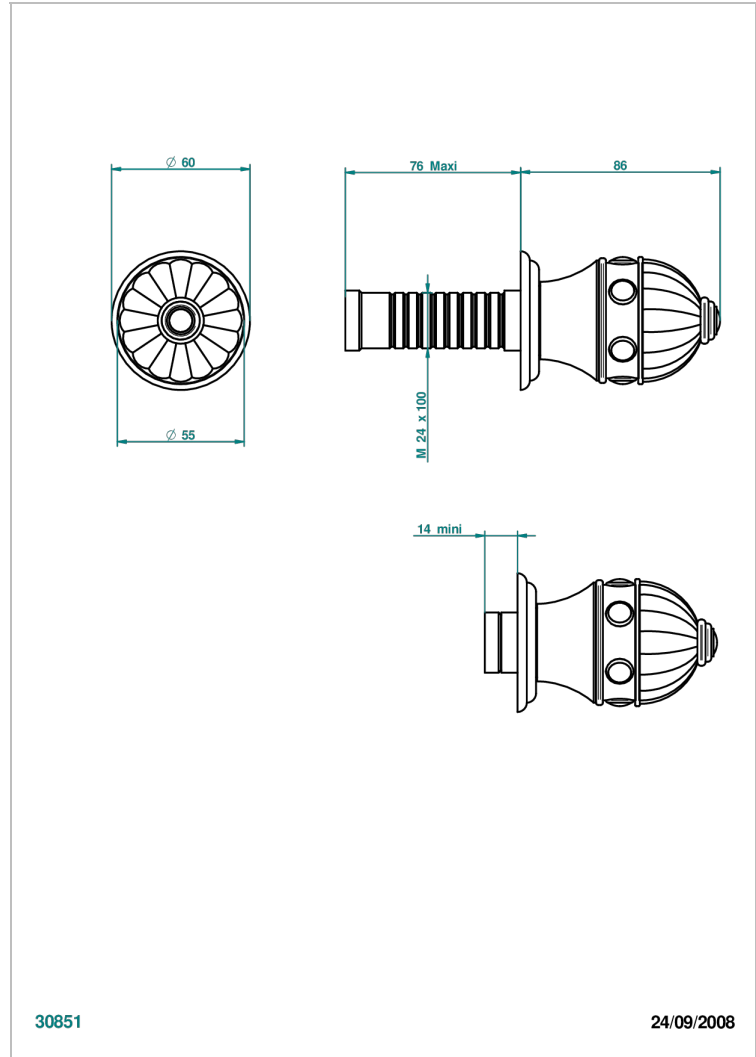

CHEVERNY BLACK ONYX

U1V-30B

Wall volume control 30 & 32 trim

THG[®]
PARIS

30851

24/09/2008

CHARACTERISTIC

- Cheverny black Onyx
- Wall volume control 30 & 32 trim

RELATED SKU'S

- Ref. G00-32CUSA 3/4" Volume control wall valve with ceramic cartridge
- Ref. G00-32HUSA 3/4" Volume control wall valve with ceramic cartridge counterclockwise
- Ref. G00-30CUSA 1/2" volume control wall valve with ceramic cartridge
- Ref. G00-30HUSA 1/2" Volume control wall valve with ceramic cartridge counterclockwise