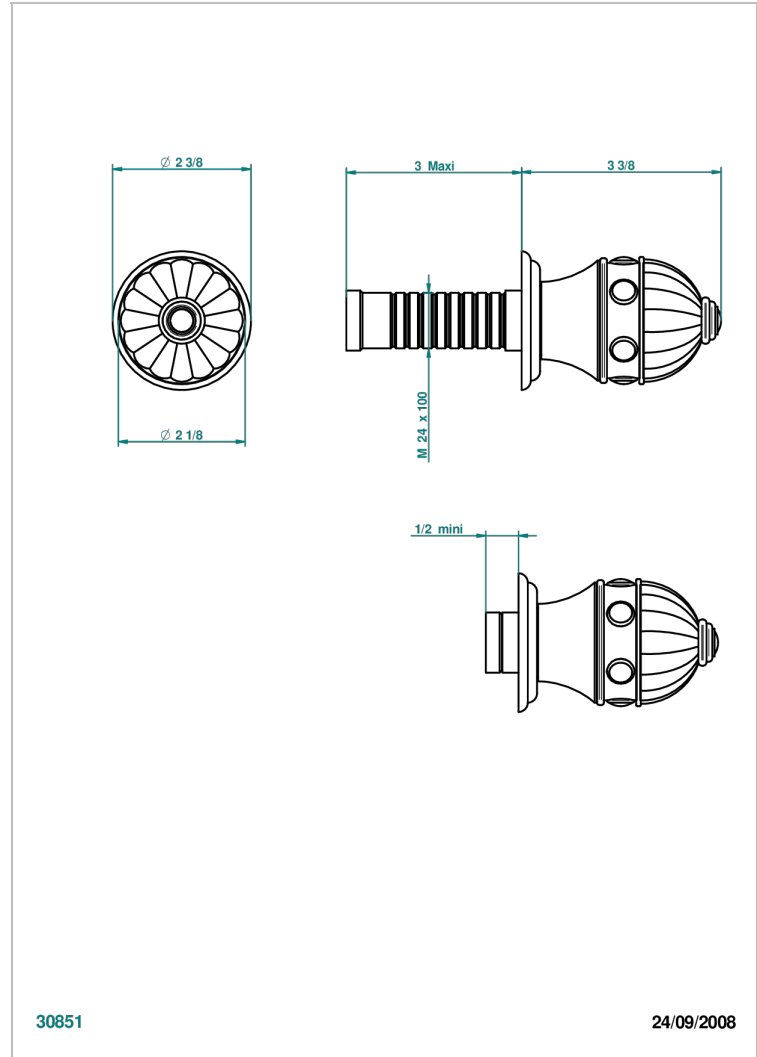

CHEVERNY BLACK ONYX

U1V-30B

Wall volume control 30 & 32 trim

THG[®]
PARIS

CHARACTERISTIC

- Cheverny black Onyx
- Wall volume control 30 & 32 trim

RELATED SKU'S

- Ref. G00-32CUSA 3/4" Volume control wall valve with ceramic cartridge
- Ref. G00-32HUSA 3/4" Volume control wall valve with ceramic cartridge counterclockwise
- Ref. G00-30CUSA 1/2" volume control wall valve with ceramic cartridge
- Ref. G00-30HUSA 1/2" Volume control wall valve with ceramic cartridge counterclockwise