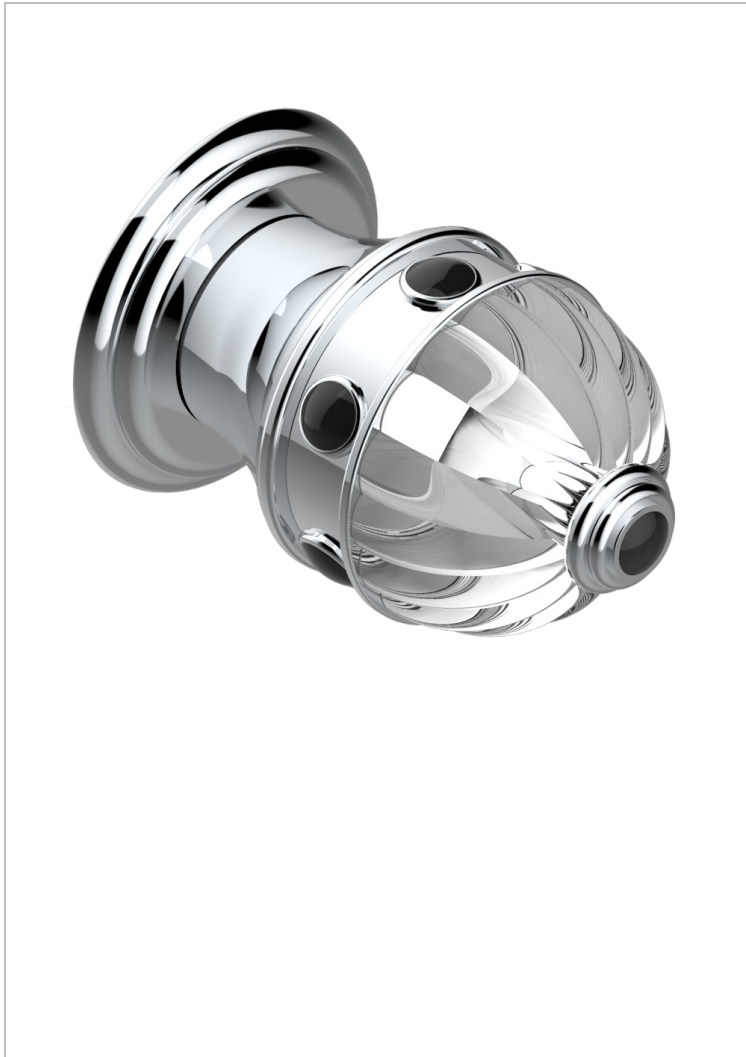

CHEVERNY BLACK ONYX

U1V-30B

Wall volume control 30 & 32 trim

THG[®]
PARIS

CHARACTERISTIC

- Cheverny black Onyx
- Wall volume control 30 & 32 trim

RELATED SKU'S

- Ref. G00-32CUSA 3/4" Volume control wall valve with ceramic cartridge
- Ref. G00-32HUSA 3/4" Volume control wall valve with ceramic cartridge counterclockwise
- Ref. G00-30CUSA 1/2" volume control wall valve with ceramic cartridge
- Ref. G00-30HUSA 1/2" Volume control wall valve with ceramic cartridge counterclockwise

AVAILABLE FINITIONS

Black ceram - D30
Blush PVD - H62
Brass color PVD - H49
Brown bronze color PVD - F33
Chrome polished - A02
Chrome polished / gold polished - G02

Gold color PVD - H52
Gold mat - F07
Gold polished - F01
Graphite PVD - H64
Matt Umber PVD - H67
Matt blush PVD - H60

Matt brass color PVD - H50
Matt brown bronze color PVD - F34
Matt chrome (American satin) - C02
Matt gold color PVD - H53
Matt graphite PVD - H65
Matt nickel (American satin) - C01

Matt nickel color PVD - H56
Nickel antique / Sovereign - H28
Nickel color PVD - H55
Nickel polished - B01
Soft gold - F30
Soft matt gold - F31