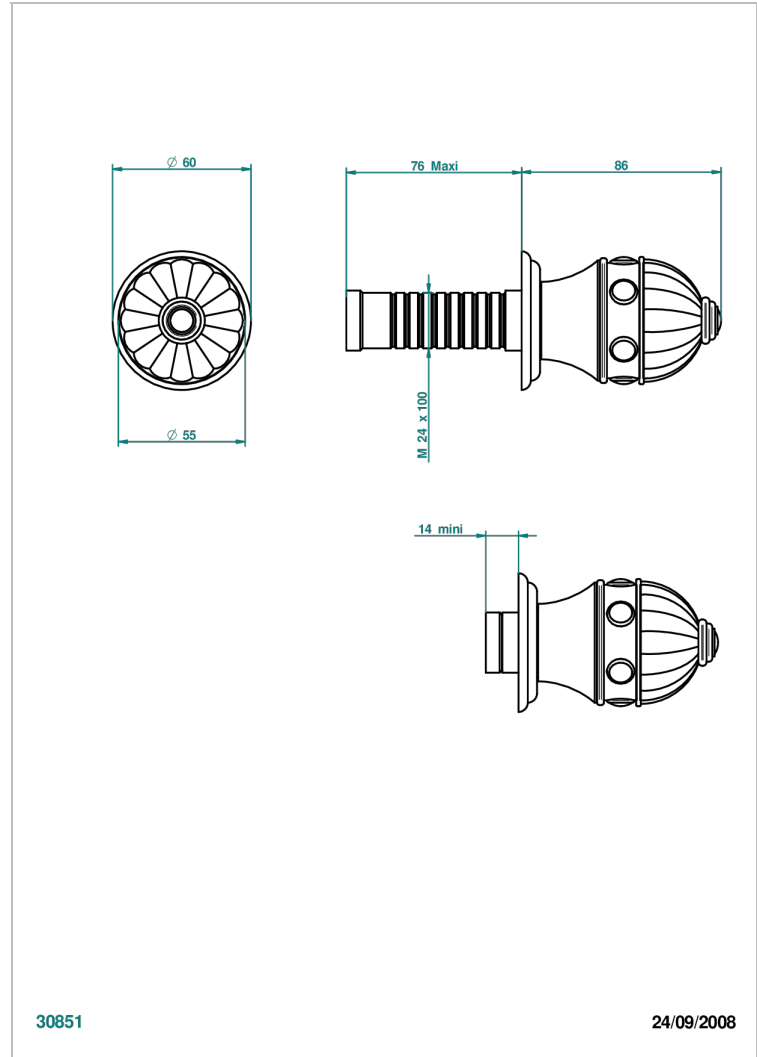

AMBOISE BLACK ONYX

A1M-30B

Wall volume control 30 & 32 trim

THG[®]
PARIS

CHARACTERISTIC

- Amboise Black Onyx
- Wall volume control 30 & 32 trim

RELATED SKU'S

- Ref. G00-32CUSA 3/4" Volume control wall valve with ceramic cartridge
- Ref. G00-32HUSA 3/4" Volume control wall valve with ceramic cartridge counterclockwise
- Ref. G00-30CUSA 1/2" volume control wall valve with ceramic cartridge
- Ref. G00-30HUSA 1/2" Volume control wall valve with ceramic cartridge counterclockwise

AVAILABLE FINITIONS

Black ceram - D30
Blush PVD - H62
Brass color PVD - H49
Brown bronze color PVD - F33
Chrome polished - A02
Chrome polished / gold polished - G02

Gold color PVD - H52
Gold mat - F07
Gold polished - F01
Graphite PVD - H64
Matt Umber PVD - H67
Matt blush PVD - H60