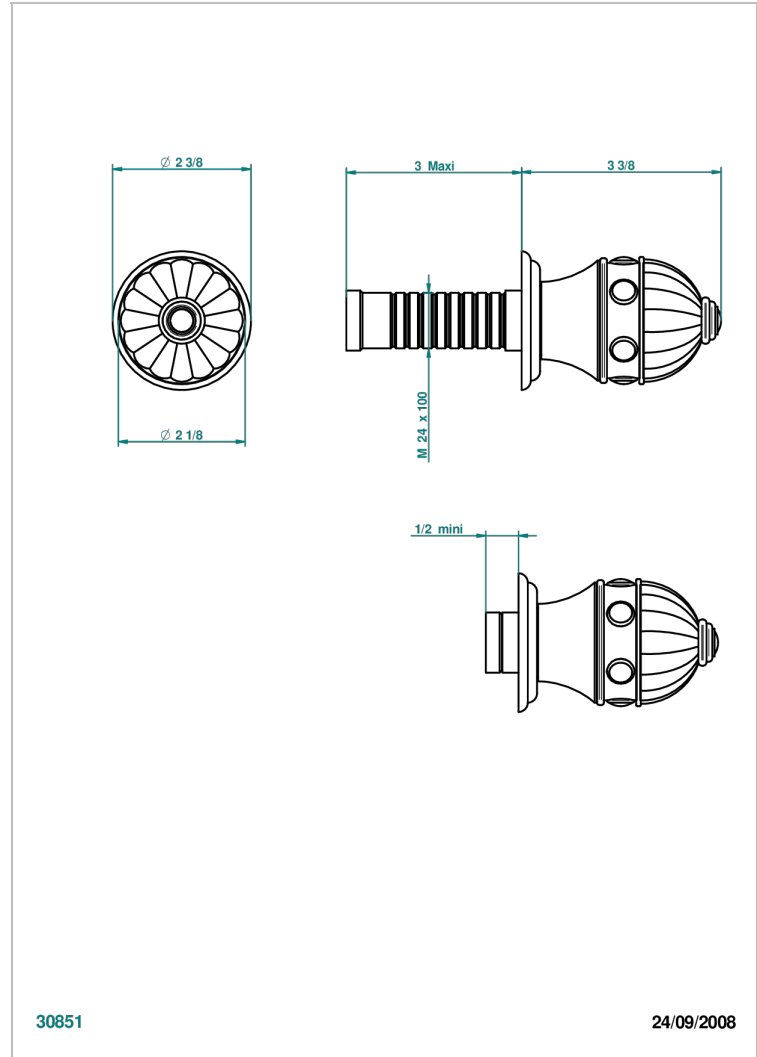

AMBOISE BLACK ONYX

A1M-30B

Wall volume control 30 & 32 trim

THG[®]
PARIS

CHARACTERISTIC

- Amboise Black Onyx
- Wall volume control 30 & 32 trim

RELATED SKU'S

- Ref. G00-32CUSA 3/4" Volume control wall valve with ceramic cartridge
- Ref. G00-32HUSA 3/4" Volume control wall valve with ceramic cartridge counterclockwise
- Ref. G00-30CUSA 1/2" volume control wall valve with ceramic cartridge
- Ref. G00-30HUSA 1/2" Volume control wall valve with ceramic cartridge counterclockwise