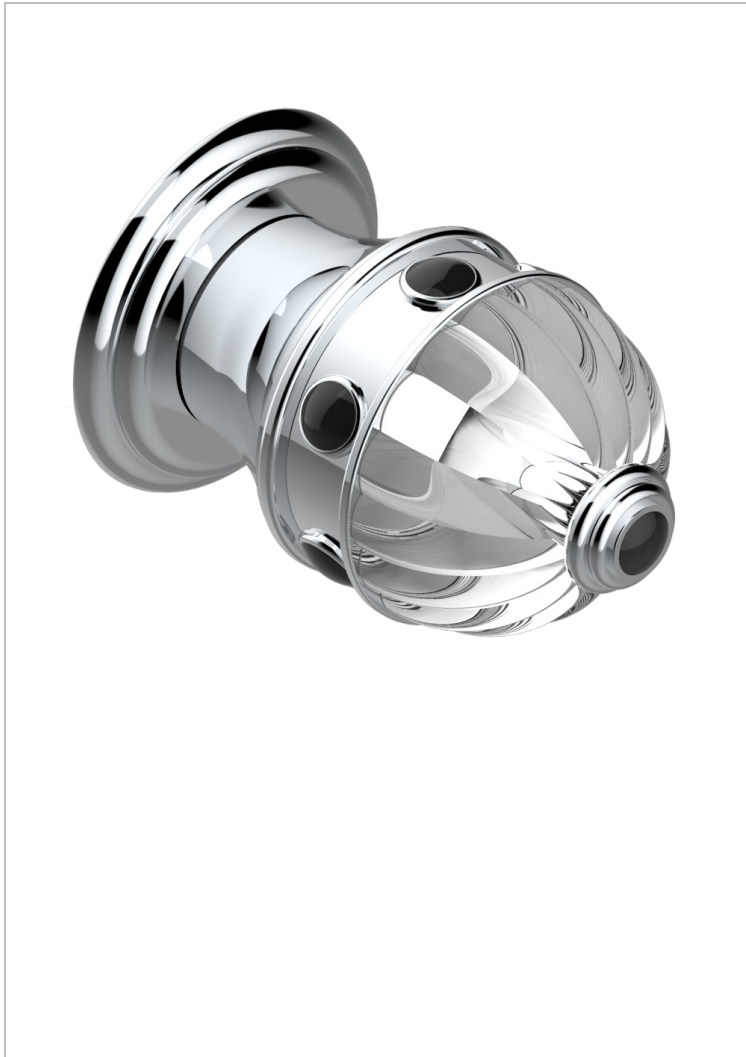

AMBOISE BLACK ONYX

A1M-30B

Wall volume control 30 & 32 trim

THG[®]
PARIS

CHARACTERISTIC

- Amboise Black Onyx
- Wall volume control 30 & 32 trim

RELATED SKU'S

- Ref. G00-32CUSA 3/4" Volume control wall valve with ceramic cartridge
- Ref. G00-32HUSA 3/4" Volume control wall valve with ceramic cartridge counterclockwise
- Ref. G00-30CUSA 1/2" volume control wall valve with ceramic cartridge
- Ref. G00-30HUSA 1/2" Volume control wall valve with ceramic cartridge counterclockwise

AVAILABLE FINITIONS

Black ceram - D30
Blush PVD - H62
Brass color PVD - H49
Brown bronze color PVD - F33
Chrome polished - A02
Chrome polished / gold polished - G02

Gold color PVD - H52
Gold mat - F07
Gold polished - F01
Graphite PVD - H64
Matt Umber PVD - H67
Matt blush PVD - H60

Matt brass color PVD - H50
Matt brown bronze color PVD - F34
Matt chrome (American satin) - C02
Matt gold color PVD - H53
Matt graphite PVD - H65
Matt nickel (American satin) - C01

Matt nickel color PVD - H56
Nickel antique / Sovereign - H28
Nickel color PVD - H55
Nickel polished - B01
Soft gold - F30
Soft matt gold - F31