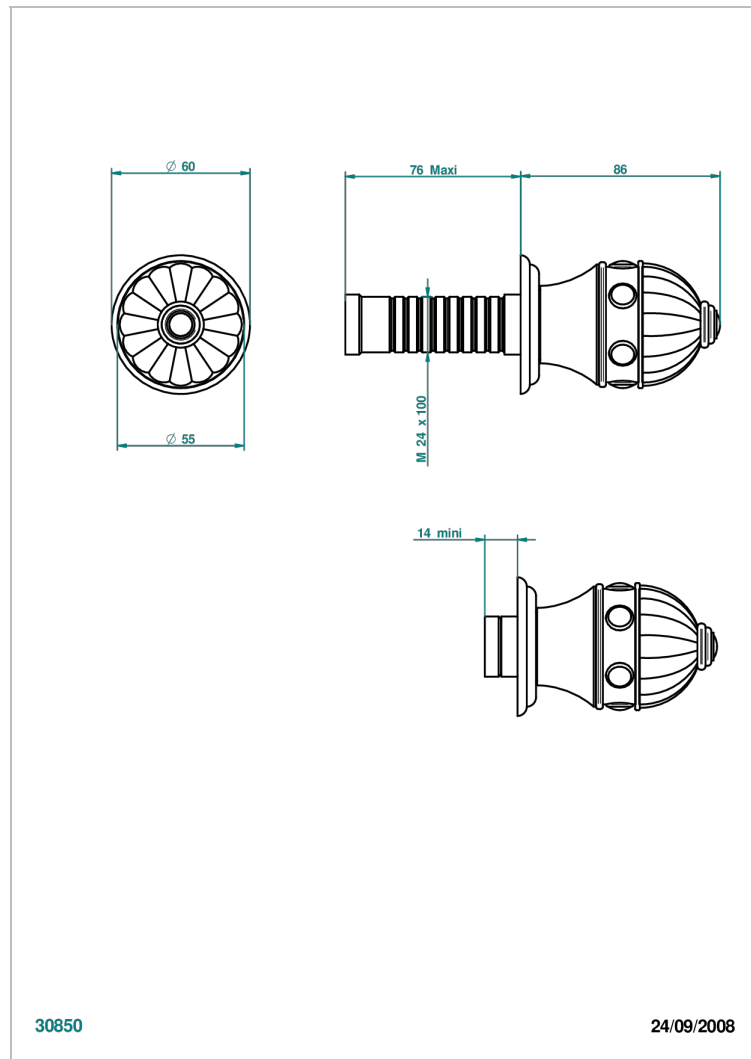

# CHEVERNY LAPIS LAZULI

A1T-30B

Wall volume control 30 & 32 trim

THG<sup>®</sup>  
PARIS

30850

24/09/2008

## CHARACTERISTIC

- Cheverny Lapis Lazuli
- Wall volume control 30 & 32 trim

## RELATED SKU'S

- Ref. G00-32CUSA 3/4" Volume control wall valve with ceramic cartridge
- Ref. G00-32HUSA 3/4" Volume control wall valve with ceramic cartridge counterclockwise
- Ref. G00-30CUSA 1/2" volume control wall valve with ceramic cartridge
- Ref. G00-30HUSA 1/2" Volume control wall valve with ceramic cartridge counterclockwise