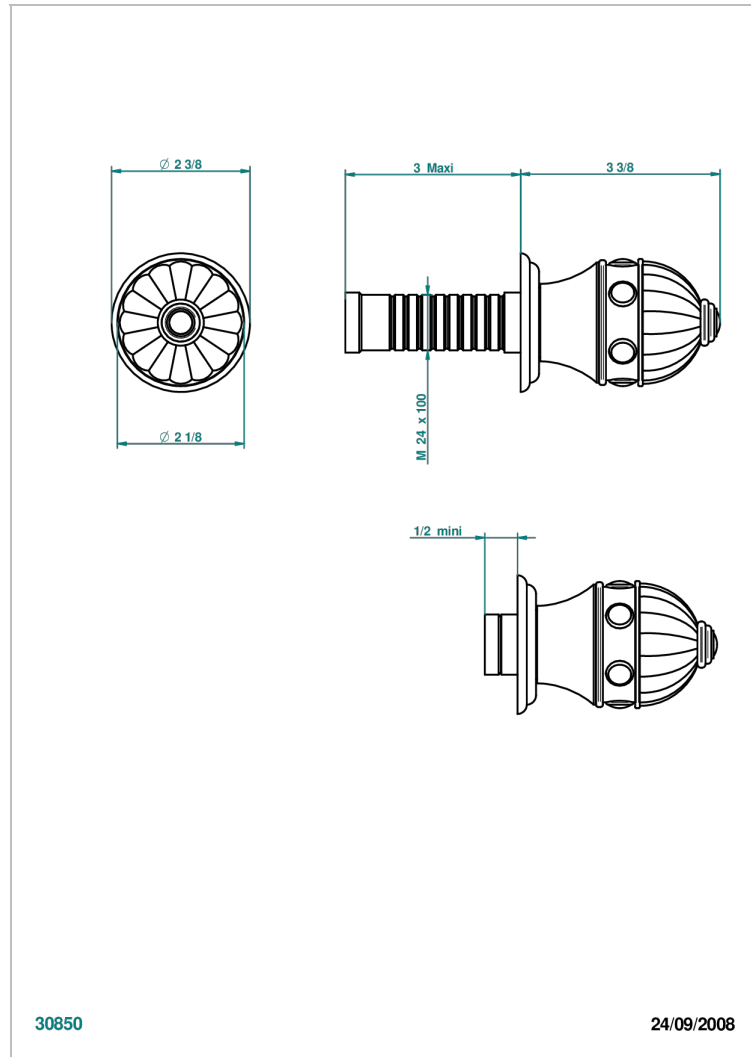

CHEVERNY LAPIS LAZULI

A1T-30B

Wall volume control 30 & 32 trim

THG[®]
PARIS

CHARACTERISTIC

- Cheverny Lapis Lazuli
- Wall volume control 30 & 32 trim

RELATED SKU'S

- Ref. G00-32CUSA 3/4" Volume control wall valve with ceramic cartridge
- Ref. G00-32HUSA 3/4" Volume control wall valve with ceramic cartridge counterclockwise
- Ref. G00-30CUSA 1/2" volume control wall valve with ceramic cartridge
- Ref. G00-30HUSA 1/2" Volume control wall valve with ceramic cartridge counterclockwise