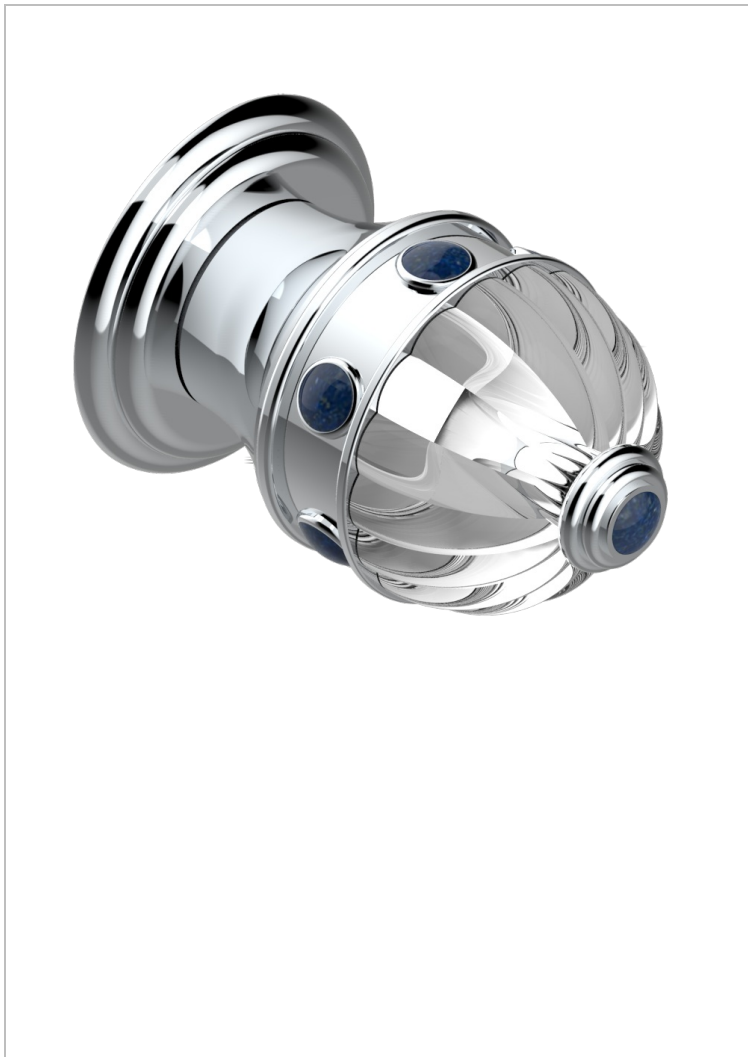

CHEVERNY LAPIS LAZULI

A1T-30B

Wall volume control 30 & 32 trim

THG[®]
PARIS

CHARACTERISTIC

- Cheverny Lapis Lazuli
- Wall volume control 30 & 32 trim

RELATED SKU'S

- Ref. G00-32CUSA 3/4" Volume control wall valve with ceramic cartridge
- Ref. G00-32HUSA 3/4" Volume control wall valve with ceramic cartridge counterclockwise
- Ref. G00-30CUSA 1/2" volume control wall valve with ceramic cartridge
- Ref. G00-30HUSA 1/2" Volume control wall valve with ceramic cartridge counterclockwise

AVAILABLE FINITIONS

Black ceram - D30
Blush PVD - H62
Brass color PVD - H49
Brown bronze color PVD - F33
Chrome polished - A02
Chrome polished / gold polished - G02

Gold color PVD - H52
Gold mat - F07
Gold polished - F01
Graphite PVD - H64
Matt Umber PVD - H67
Matt blush PVD - H60

Matt brass color PVD - H50
Matt brown bronze color PVD - F34
Matt chrome (American satin) - C02
Matt gold color PVD - H53
Matt graphite PVD - H65
Matt nickel (American satin) - C01

Matt nickel color PVD - H56
Nickel antique / Sovereign - H28
Nickel color PVD - H55
Nickel polished - B01
Soft gold - F30
Soft matt gold - F31