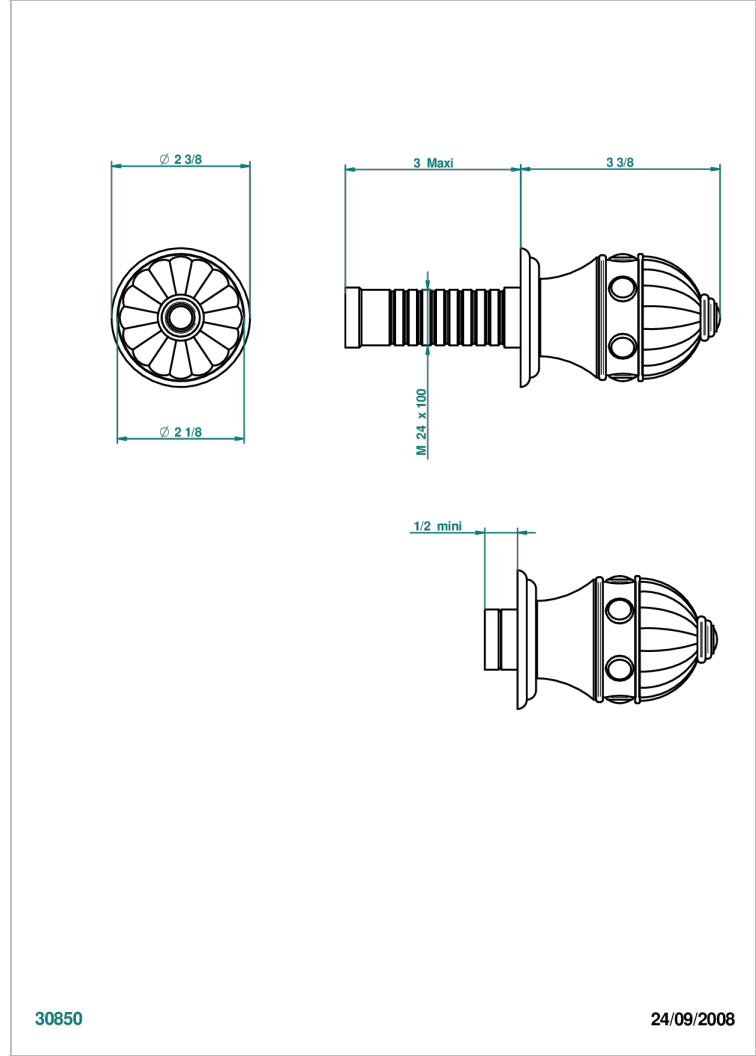

# CHEVERNY LAPIS LAZULI

A1T-30B

THG<sup>®</sup>  
PARIS

Trim only for wall valve 1/2" ref.30/CA & 30/HA and 3/4" ref.32/CA & 32/HA and diverter ref.50/4VMA

30850

24/09/2008

## CHARACTERISTIC

- Cheverny Lapis Lazuli
- Trim only for wall valve 1/2" ref.30/CA & 30/HA and 3/4" ref.32/CA & 32/HA and diverter ref.50/4VMA

## RELATED SKU'S

- Ref. G00-30/CA Wall mounted 1/2" valve body with ceramic head, 1/4 turn left - no trim
- Ref. G00-30/HA Wall mounted 1/2" valve body with ceramic head, 1/4 turn right
- Ref. G00-32/CA Wall mounted 3/4" valve with ceramic head, 1/4 turn left - no trim
- Ref. G00-32/HA Wall mounted 3/4" valve body with ceramic head, 1/4 turn right - no trim

## AVAILABLE FINITIONS

Antique nickel - H28  
Black ceram - D30  
Blush PVD - H62  
Brass color PVD - H49  
Brown bronze color PVD - F33  
Gold color PVD - H52

Graphite PVD - H64  
Matt Umber PVD - H67  
Matt blush PVD - H60  
Matt brass color PVD - H50  
Matt brown bronze color PVD - F34  
Matt chrome - C02