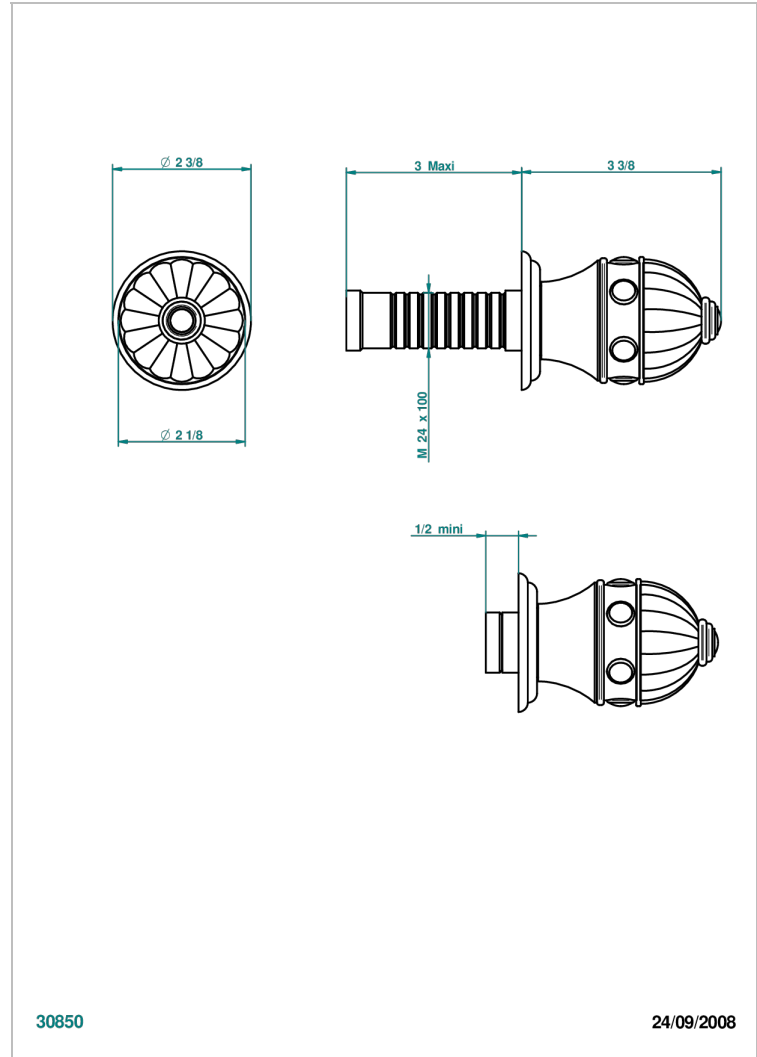

# AMBOISE LAPIS LAZULI

A1K-30B

Wall volume control 30 & 32 trim

THG<sup>®</sup>  
PARIS

30850

24/09/2008

## CHARACTERISTIC

- Amboise Lapis Lazuli
- Wall volume control 30 & 32 trim

## RELATED SKU'S

- Ref. G00-32CUSA 3/4" Volume control wall valve with ceramic cartridge
- Ref. G00-32HUSA 3/4" Volume control wall valve with ceramic cartridge counterclockwise
- Ref. G00-30CUSA 1/2" volume control wall valve with ceramic cartridge
- Ref. G00-30HUSA 1/2" Volume control wall valve with ceramic cartridge counterclockwise