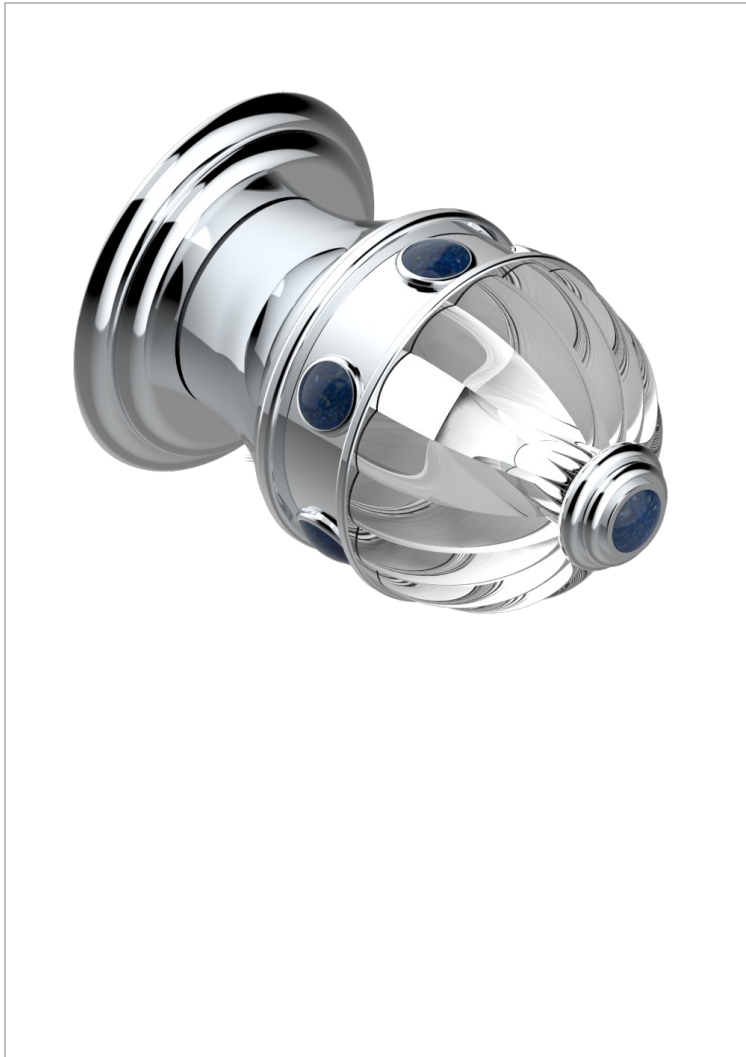

# AMBOISE LAPIS LAZULI

A1K-30B

Wall volume control 30 & 32 trim

THG<sup>®</sup>  
PARIS

30850

24/09/2008

## CHARACTERISTIC

- Amboise Lapis Lazuli
- Wall volume control 30 & 32 trim

## RELATED SKU'S

- Ref. G00-32CUSA 3/4" Volume control wall valve with ceramic cartridge
- Ref. G00-32HUSA 3/4" Volume control wall valve with ceramic cartridge counterclockwise
- Ref. G00-30CUSA 1/2" volume control wall valve with ceramic cartridge
- Ref. G00-30HUSA 1/2" Volume control wall valve with ceramic cartridge counterclockwise

## AVAILABLE FINITIONS

Black ceram - D30  
Blush PVD - H62  
Brass color PVD - H49  
Brown bronze color PVD - F33  
Chrome polished - A02  
Chrome polished / gold polished - G02

Gold color PVD - H52  
Gold mat - F07  
Gold polished - F01  
Graphite PVD - H64  
Matt Umber PVD - H67  
Matt blush PVD - H60