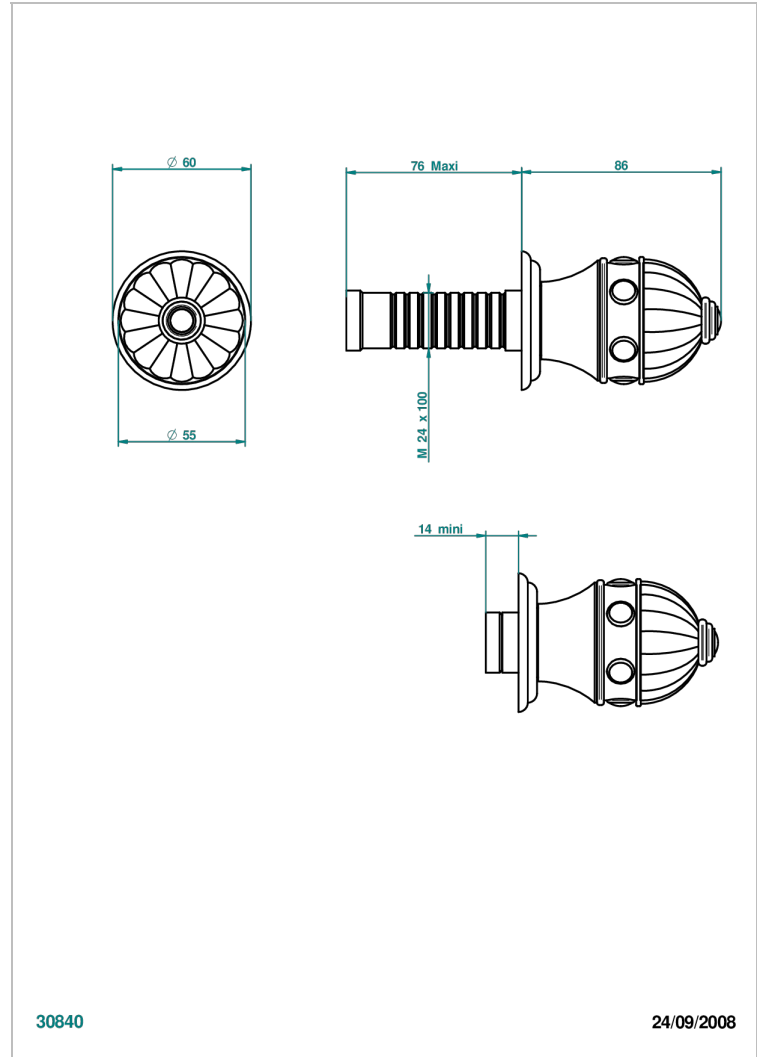

# CHEVERNY RED JASPER

A1U-30B

Wall volume control 30 & 32 trim

THG<sup>®</sup>  
PARIS

30840

24/09/2008

## CHARACTERISTIC

- Cheverny red Jasper
- Wall volume control 30 & 32 trim

## RELATED SKU'S

- Ref. G00-32CUSA 3/4" Volume control wall valve with ceramic cartridge
- Ref. G00-32HUSA 3/4" Volume control wall valve with ceramic cartridge counterclockwise
- Ref. G00-30CUSA 1/2" volume control wall valve with ceramic cartridge
- Ref. G00-30HUSA 1/2" Volume control wall valve with ceramic cartridge counterclockwise