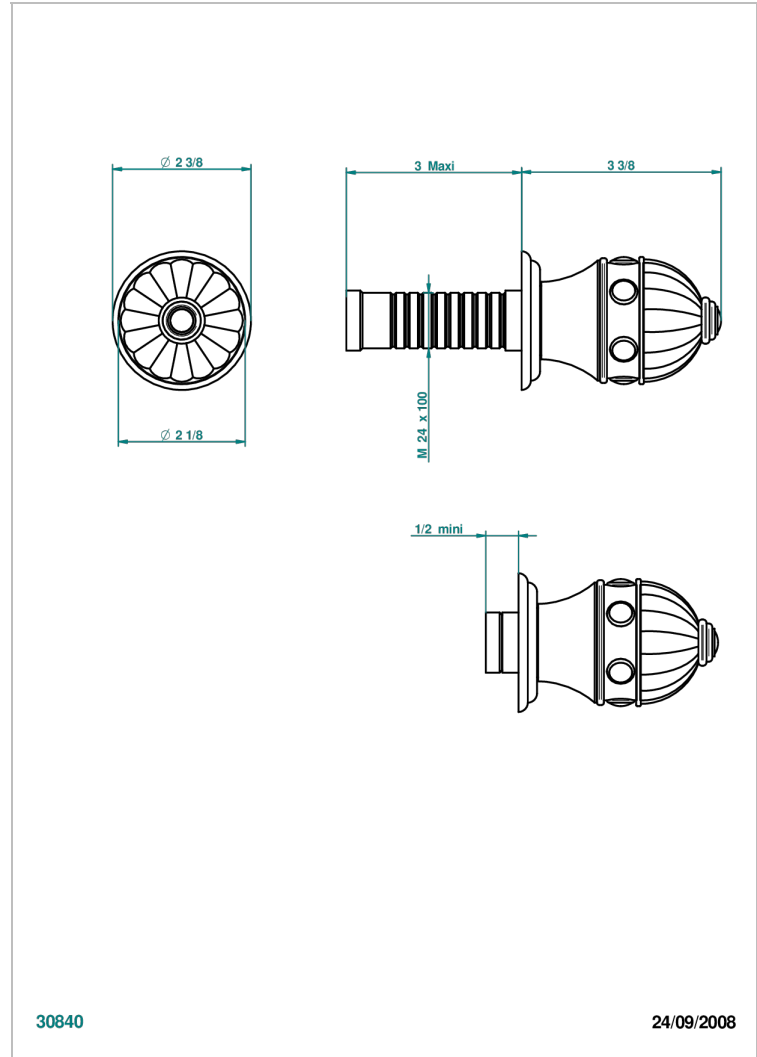

# CHEVERNY RED JASPER

A1U-30B

Wall volume control 30 & 32 trim

THG<sup>®</sup>  
PARIS

30840

24/09/2008

## CHARACTERISTIC

- Cheverny red Jasper
- Wall volume control 30 & 32 trim

## RELATED SKU'S

- Ref. G00-32CUSA 3/4" Volume control wall valve with ceramic cartridge
- Ref. G00-32HUSA 3/4" Volume control wall valve with ceramic cartridge counterclockwise
- Ref. G00-30CUSA 1/2" volume control wall valve with ceramic cartridge
- Ref. G00-30HUSA 1/2" Volume control wall valve with ceramic cartridge counterclockwise