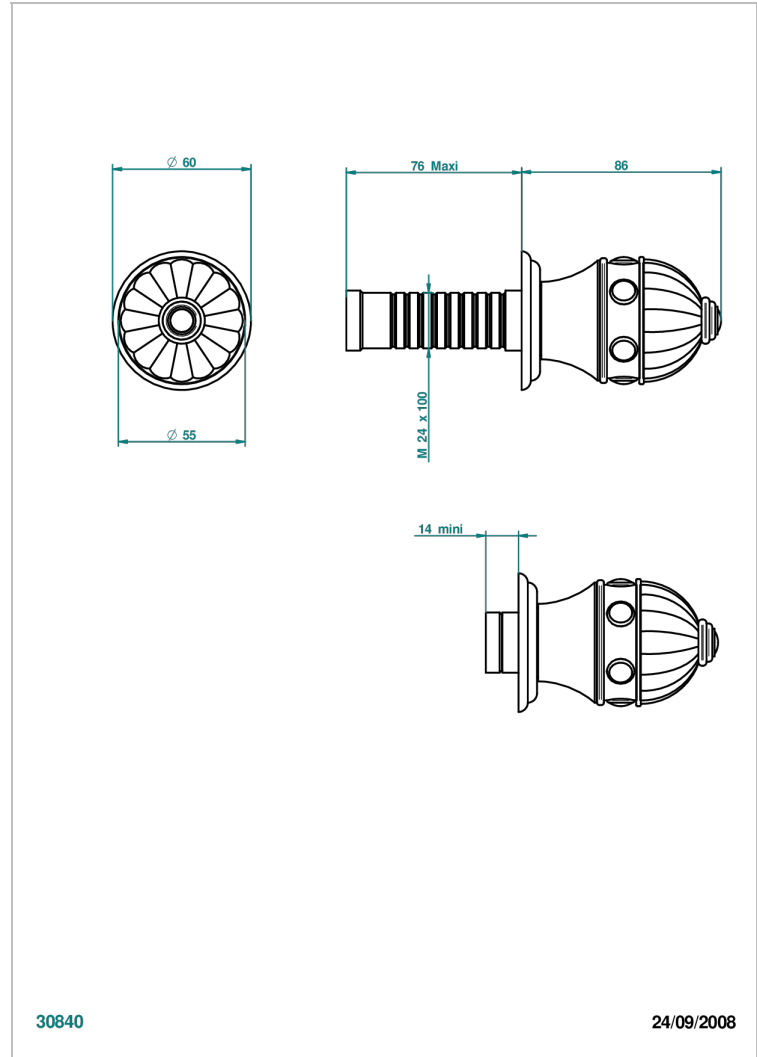

AMBOISE RED JASPER

A1L-30B

Wall volume control 30 & 32 trim

THG[®]
PARIS

30840

24/09/2008

CHARACTERISTIC

- Amboise Red Jasper
- Wall volume control 30 & 32 trim

RELATED SKU'S

- Ref. G00-32CUSA 3/4" Volume control wall valve with ceramic cartridge
- Ref. G00-32HUSA 3/4" Volume control wall valve with ceramic cartridge counterclockwise
- Ref. G00-30CUSA 1/2" volume control wall valve with ceramic cartridge
- Ref. G00-30HUSA 1/2" Volume control wall valve with ceramic cartridge counterclockwise