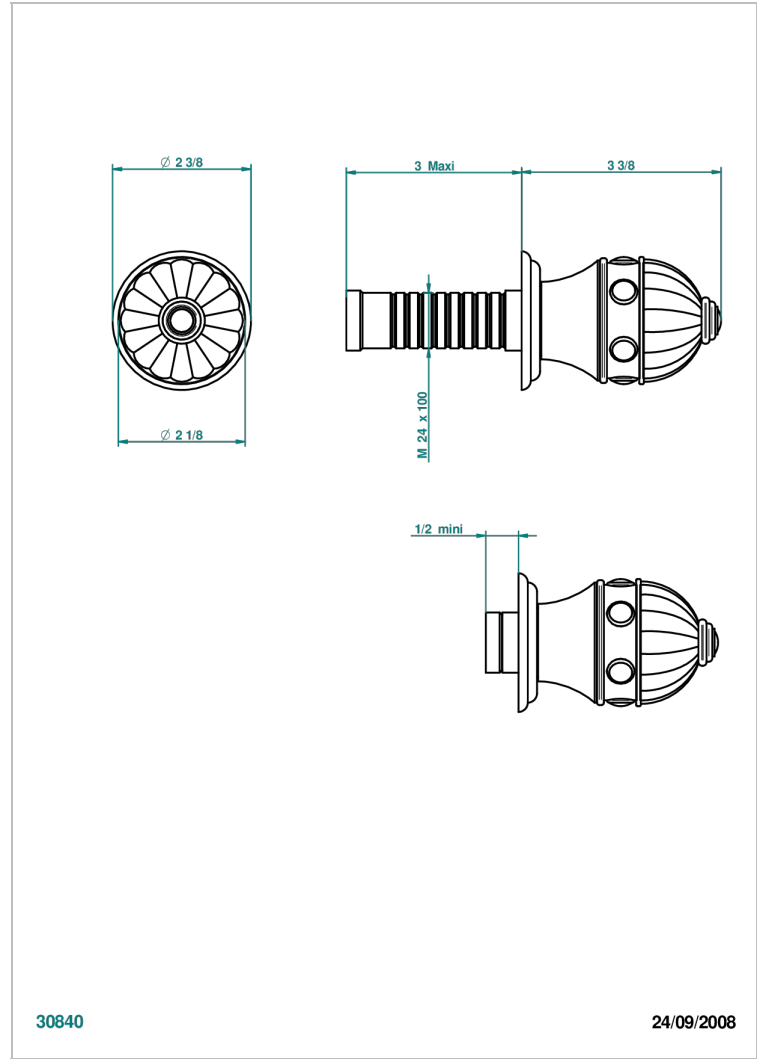

AMBOISE RED JASPER

A1L-30B

Wall volume control 30 & 32 trim

THG[®]
PARIS

30840

24/09/2008

CHARACTERISTIC

- Amboise Red Jasper
- Wall volume control 30 & 32 trim

RELATED SKU'S

- Ref. G00-32CUSA 3/4" Volume control wall valve with ceramic cartridge
- Ref. G00-32HUSA 3/4" Volume control wall valve with ceramic cartridge counterclockwise
- Ref. G00-30CUSA 1/2" volume control wall valve with ceramic cartridge
- Ref. G00-30HUSA 1/2" Volume control wall valve with ceramic cartridge counterclockwise