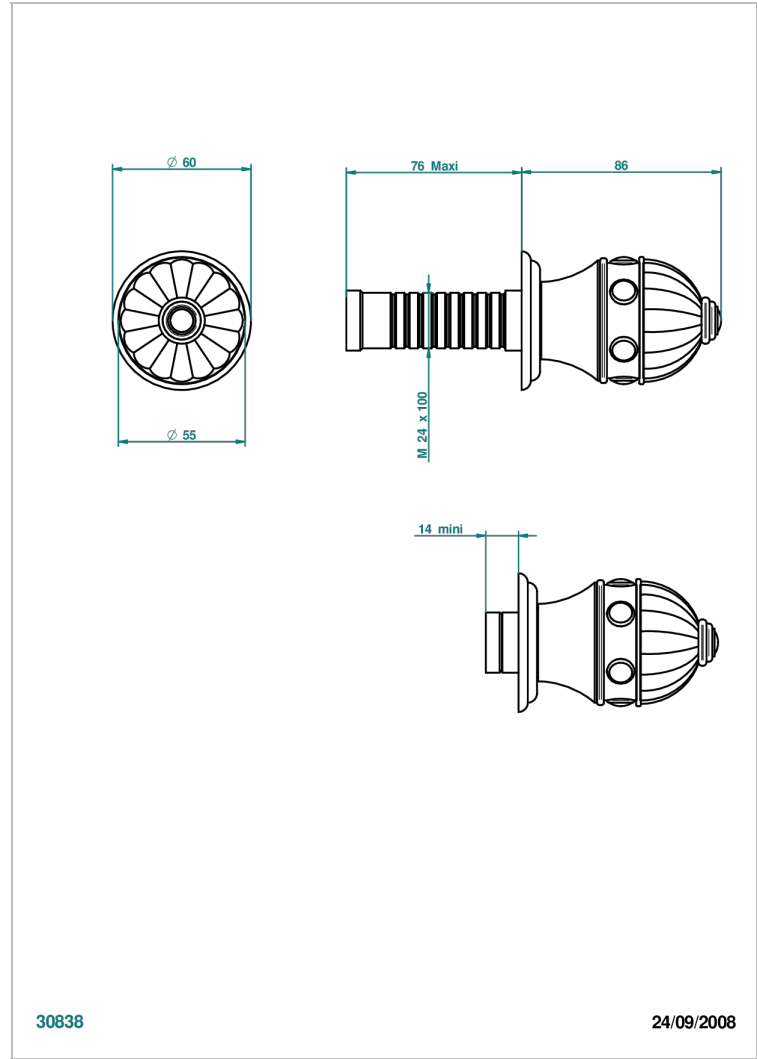

CHEVERNY MALACHITE

A1S-30B

Wall volume control 30 & 32 trim

THG[®]
PARIS

CHARACTERISTIC

- Cheverny Malachite
- Wall volume control 30 & 32 trim

RELATED SKU'S

- Ref. G00-32CUSA 3/4" Volume control wall valve with ceramic cartridge
- Ref. G00-32HUSA 3/4" Volume control wall valve with ceramic cartridge counterclockwise
- Ref. G00-30CUSA 1/2" volume control wall valve with ceramic cartridge
- Ref. G00-30HUSA 1/2" Volume control wall valve with ceramic cartridge counterclockwise

AVAILABLE FINITIONS

Black ceram - D30
Blush PVD - H62
Brass color PVD - H49
Brown bronze color PVD - F33
Chrome polished - A02
Chrome polished / gold polished - G02

Gold color PVD - H52
Gold mat - F07
Gold polished - F01
Graphite PVD - H64
Matt Umber PVD - H67
Matt blush PVD - H60